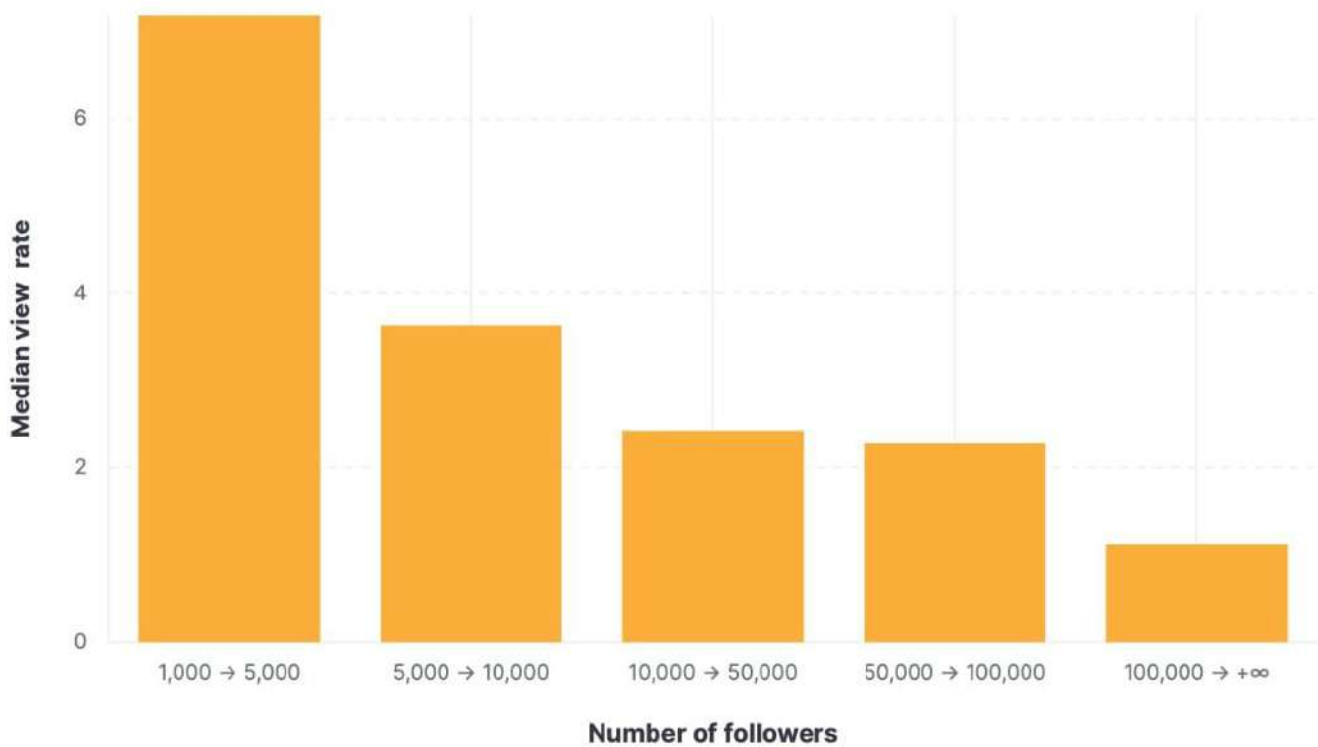

YouTube - Shorts average view rate by number of followers

Source: Socialinsider data
Data range: January 2022 - June 2023