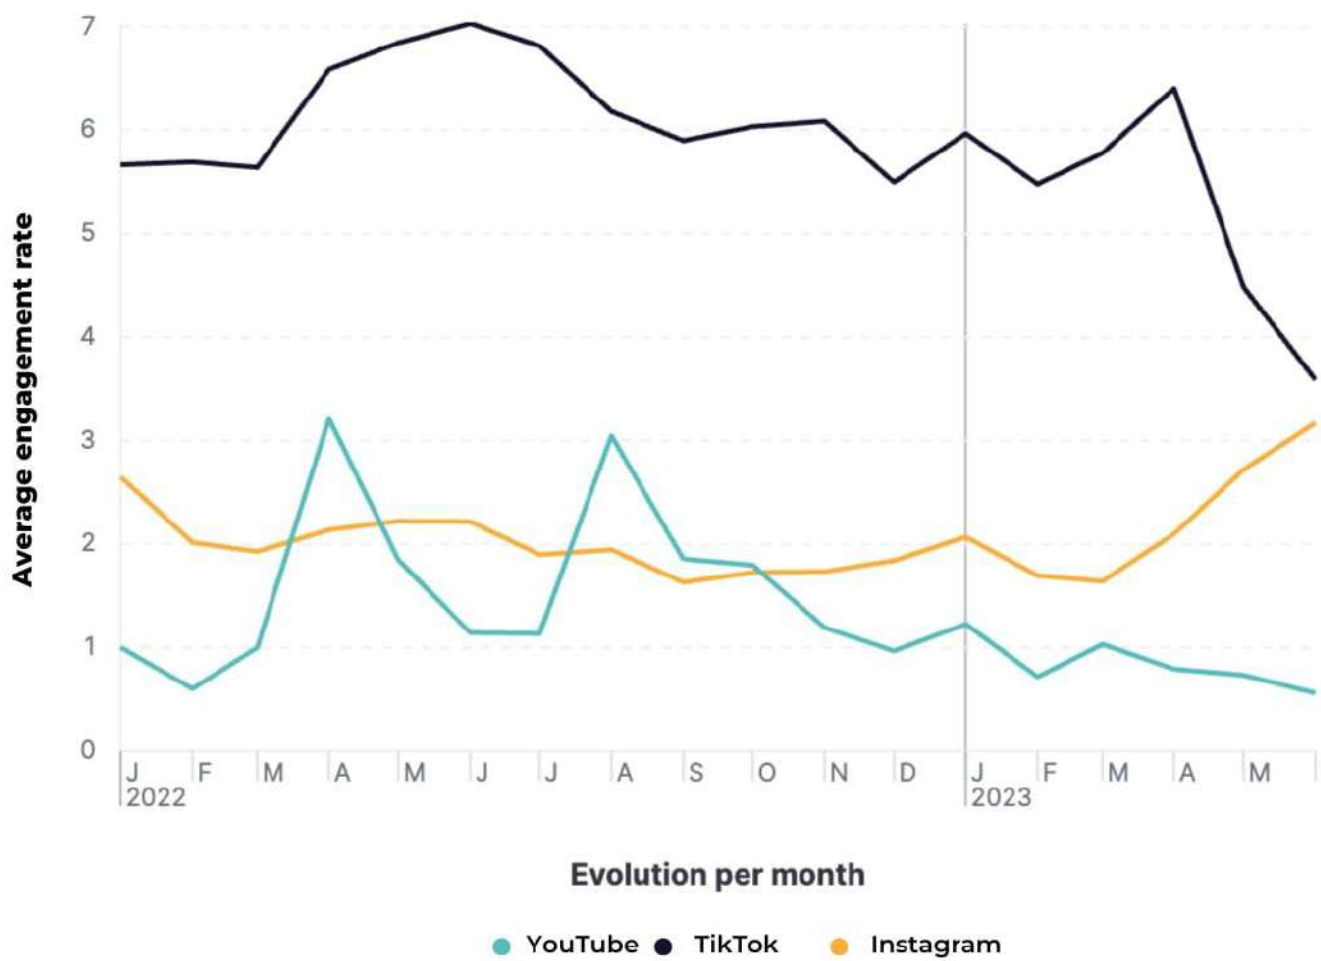

YouTube - Engagement evolution per month

Source: Socialinsider data
Data range: January 2022 - June 2023