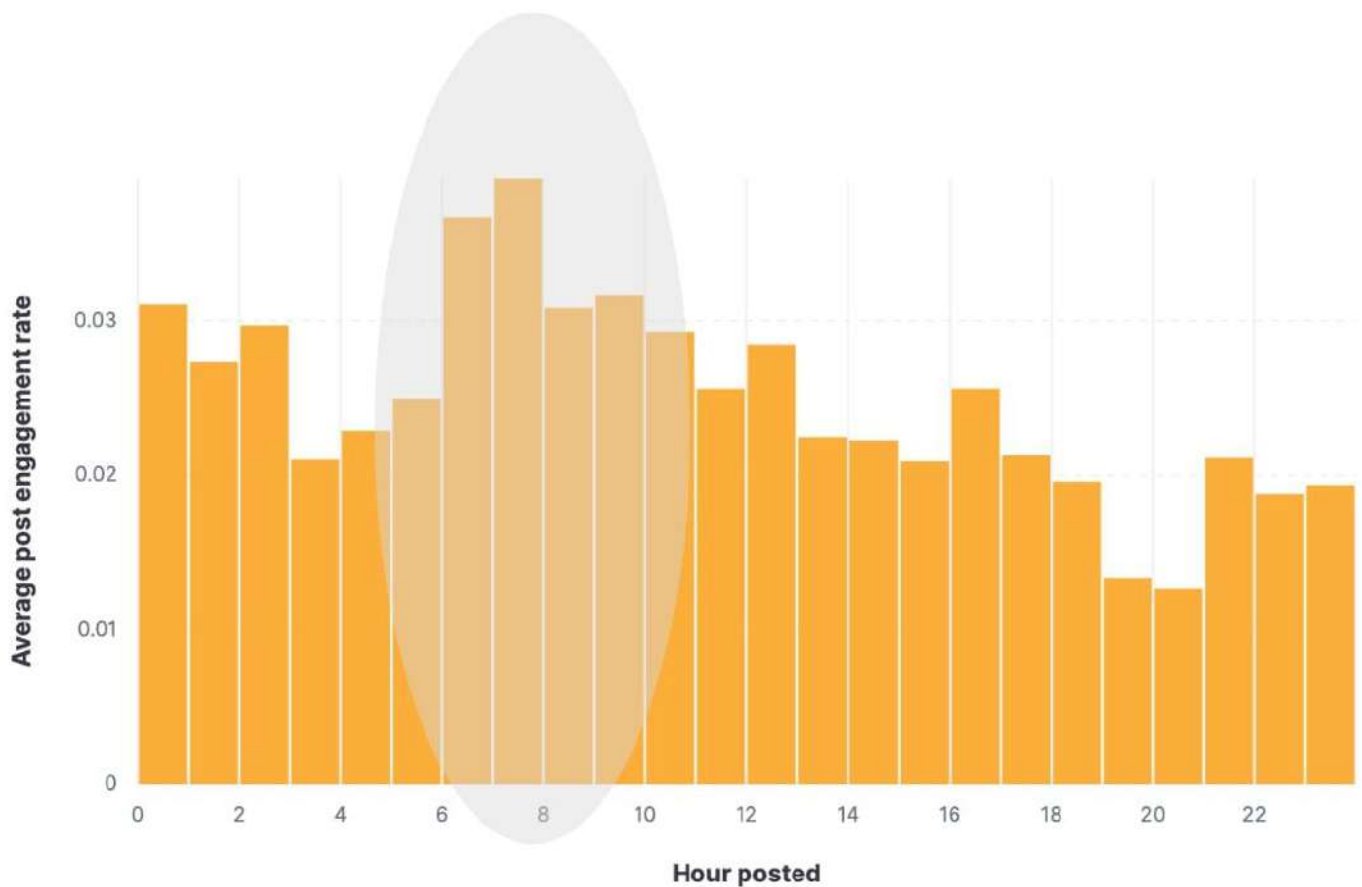

X (former Twitter) - Best time to post for the Travel industry

Eastern Time (ET)

Source: Socialinsider data
Data range: January 2022 - December 2022