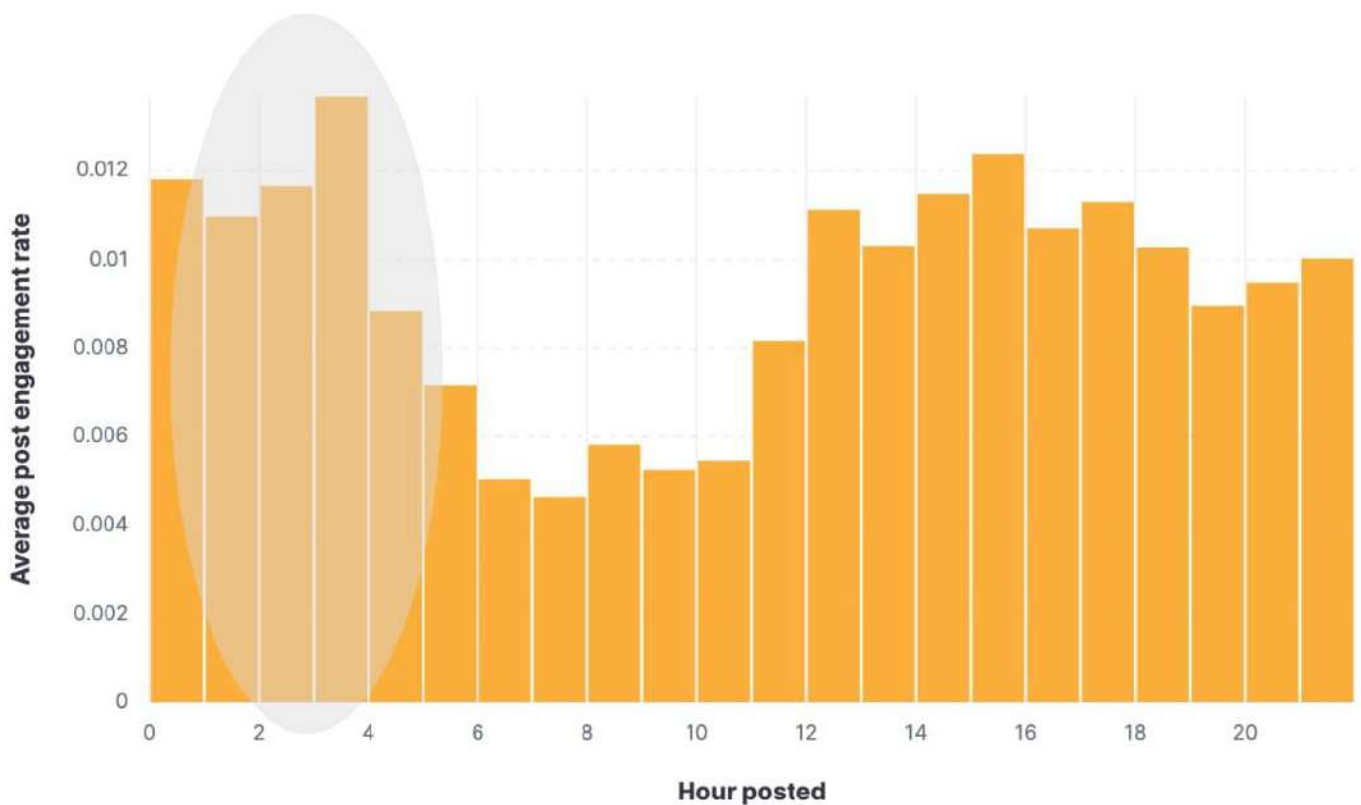

X (former Twitter) - Best time to post for the Magazines & Journals industry

Eastern Time (ET)

Source: Socialinsider data
Data range: January 2022 - December 2022