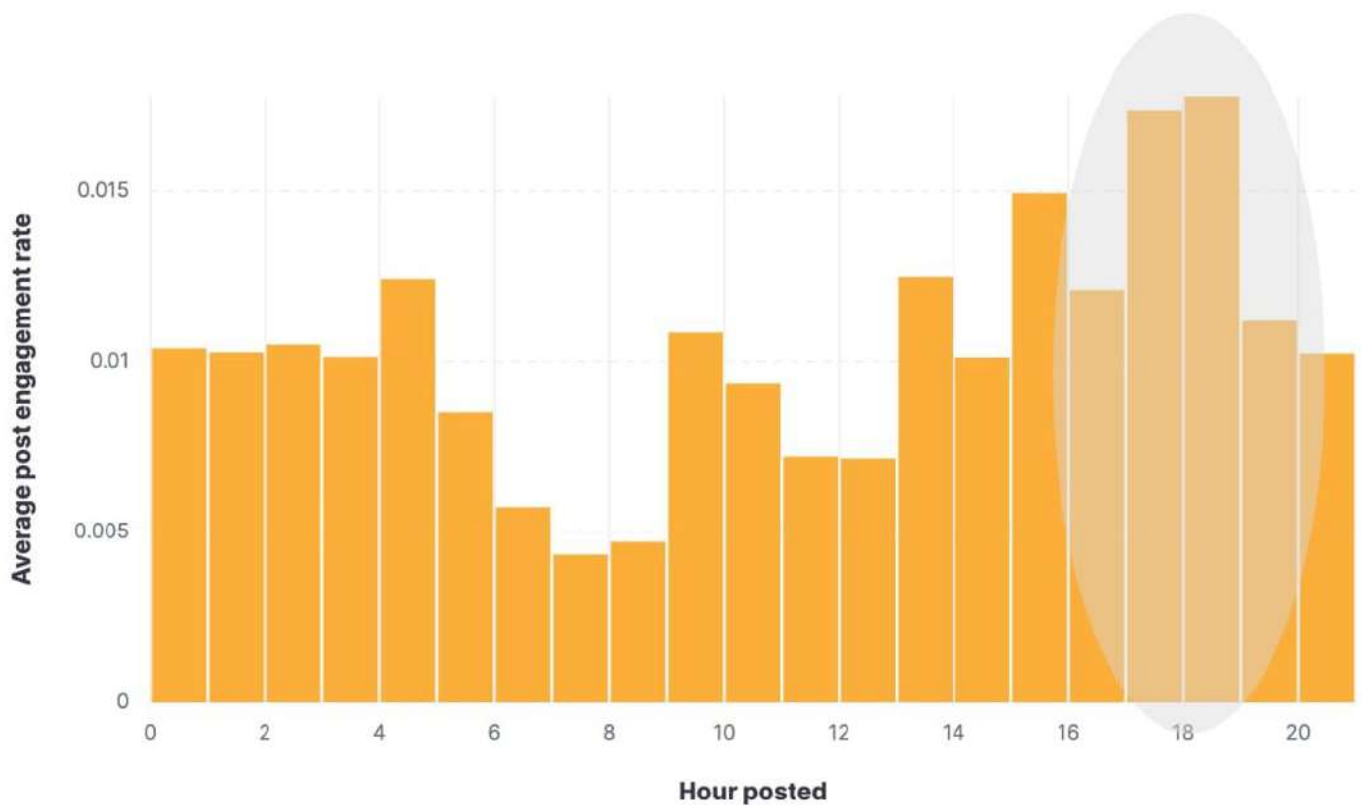

X (former Twitter) - Best time to post for the Media industry

Eastern Time (ET)

Source: Socialinsider data
Data range: January 2022 - December 2022