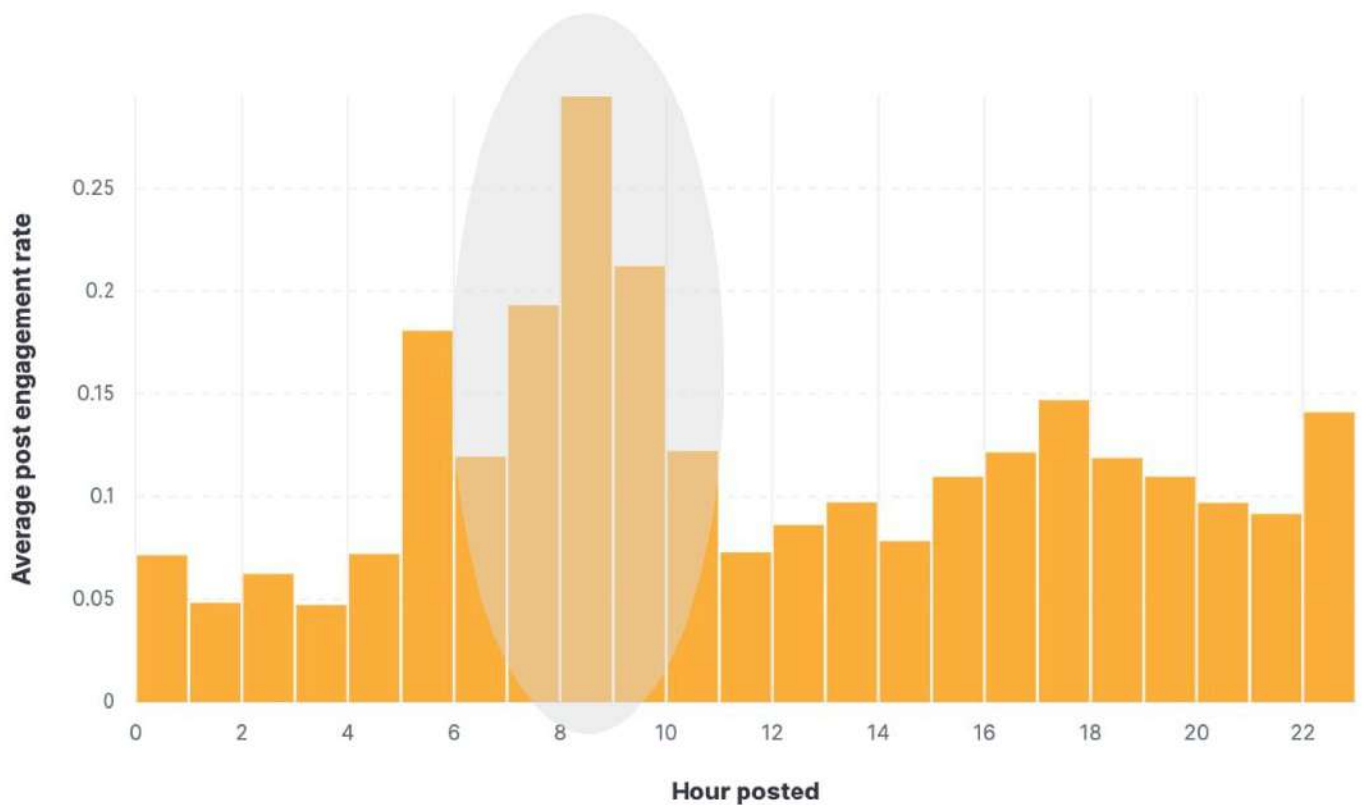

X (former Twitter) - Best time to post for the Jewelry industry

Eastern Time (ET)

Source: Socialinsider data
Data range: January 2022 - December 2022