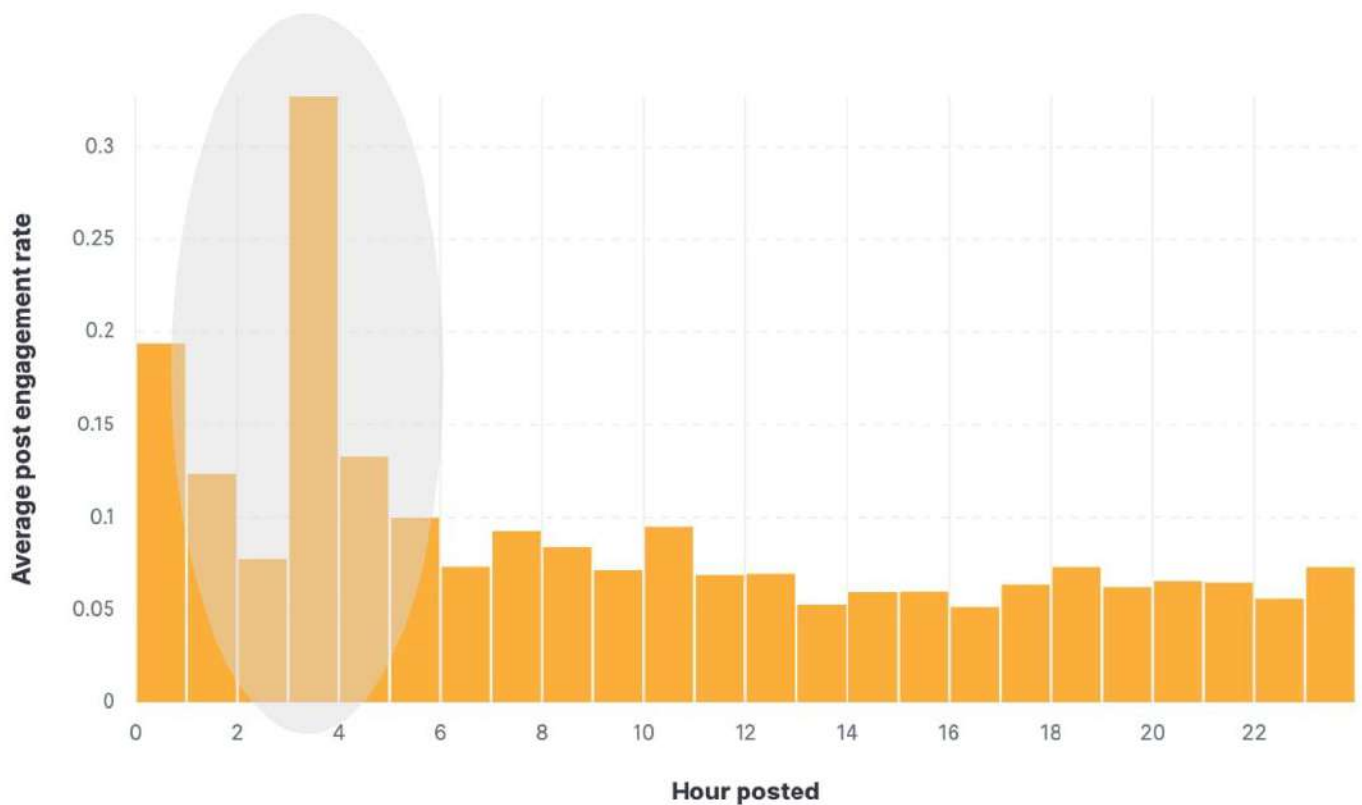

X (former Twitter) - Best time to post for the Home & Living industry

Eastern Time (ET)

Source: Socialinsider data
Data range: January 2022 - December 2022