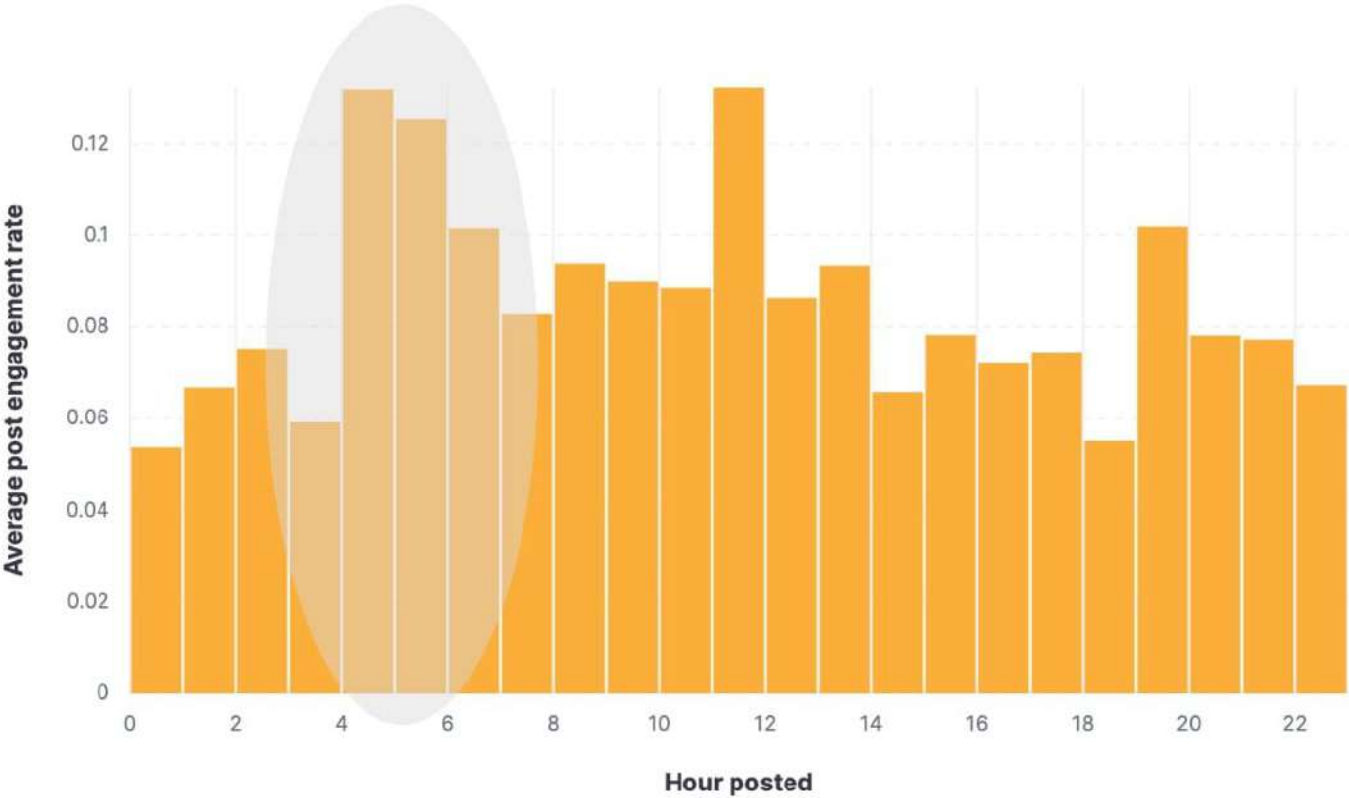

X (former Twitter) - Best time to post for the FMCG Food industry

Eastern Time (ET)

Source: Socialinsider data
Data range: January 2022 - December 2022