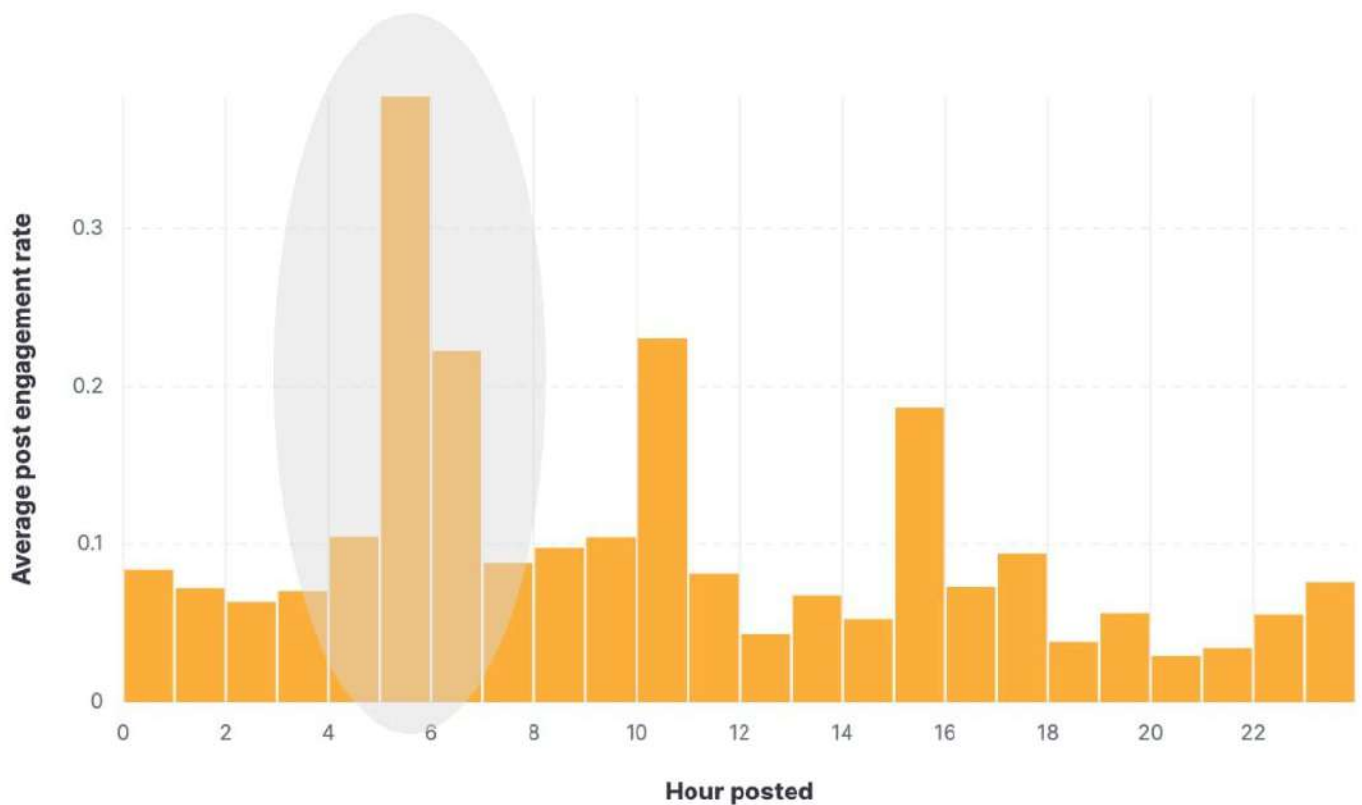

X (former Twitter) - Best time to post for the Beverages industry

Eastern Time (ET)

Source: Socialinsider data
Data range: January 2022 - December 2022