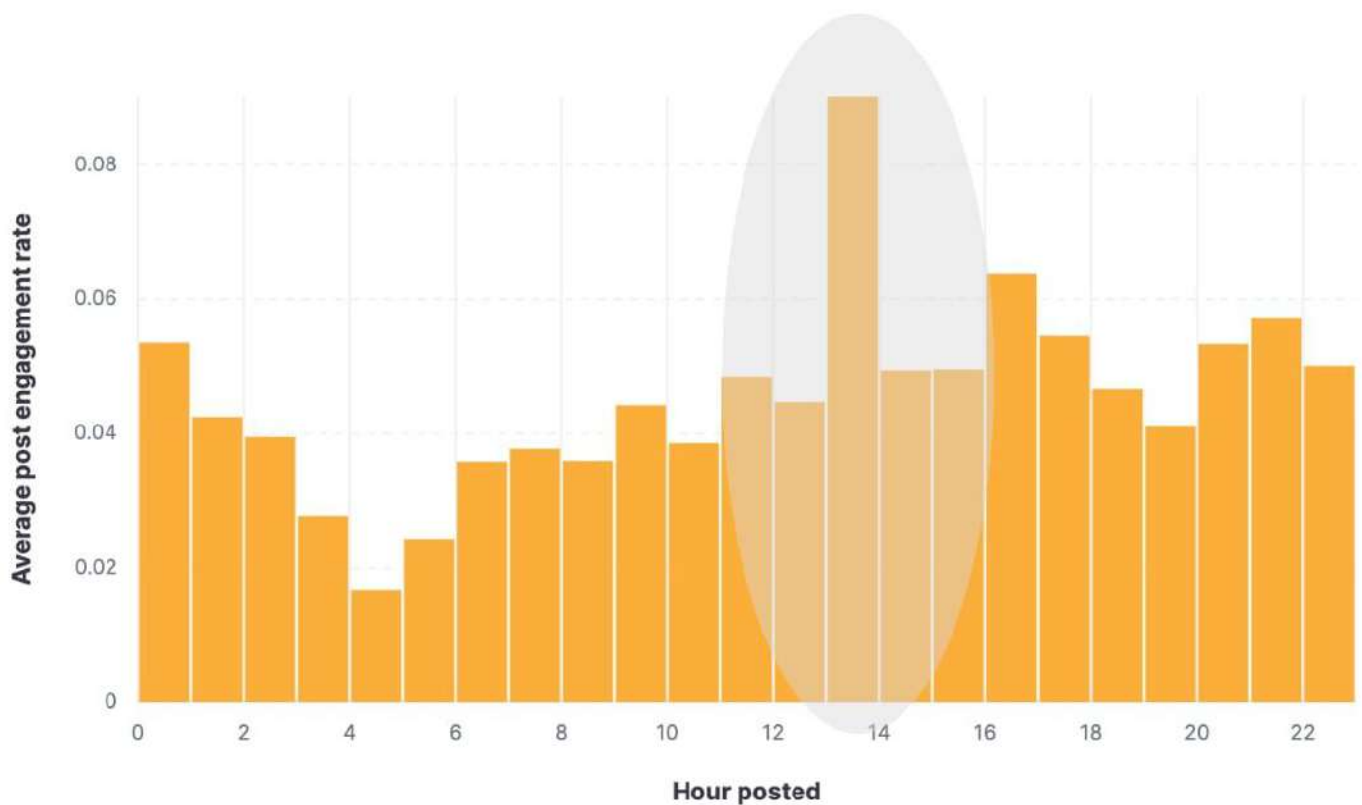

## X (former Twitter) - Best time to post for the Automotive industry

Eastern Time (ET)

Source: Socialinsider data  
Data range: January 2022 - December 2022