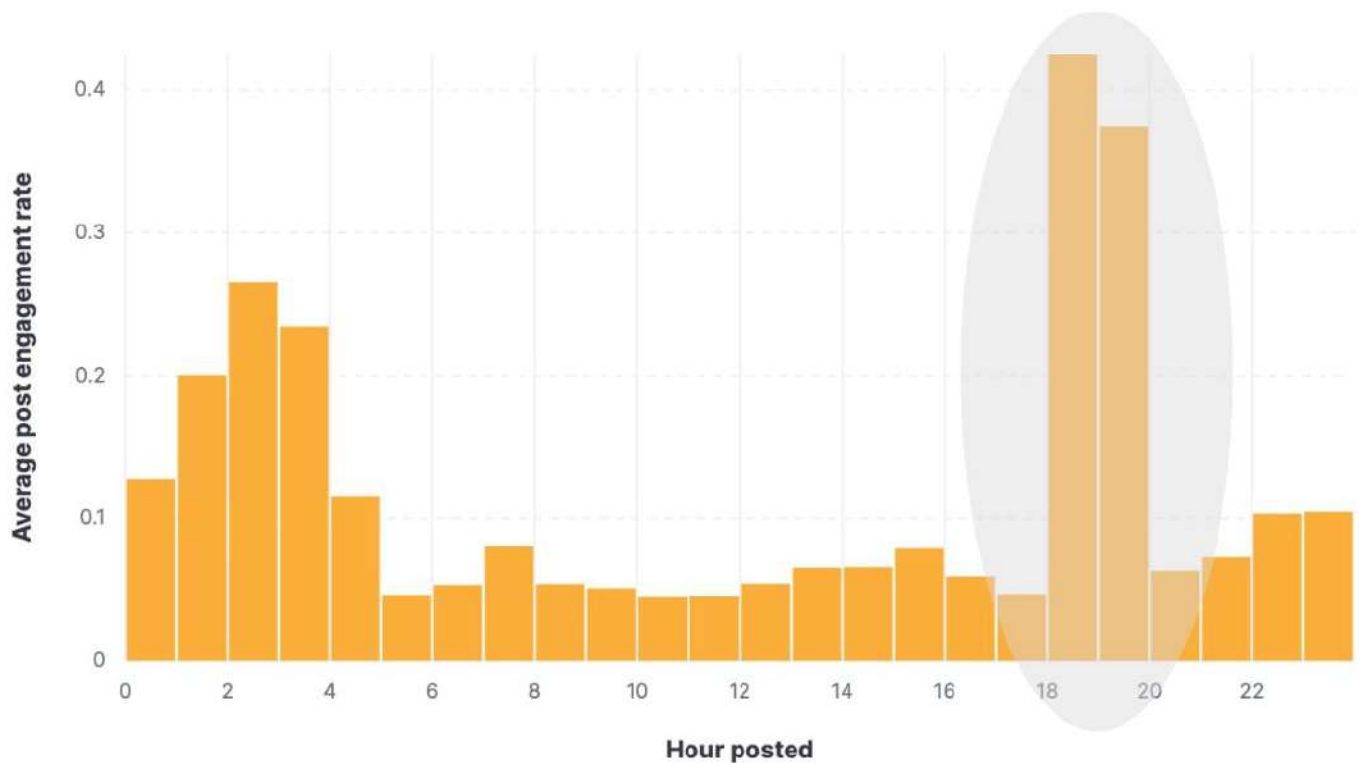

X (former Twitter) - Best time to post for the Arts & Crafts industry

Eastern Time (ET)

Source: Socialinsider data
Data range: January 2022 - December 2022