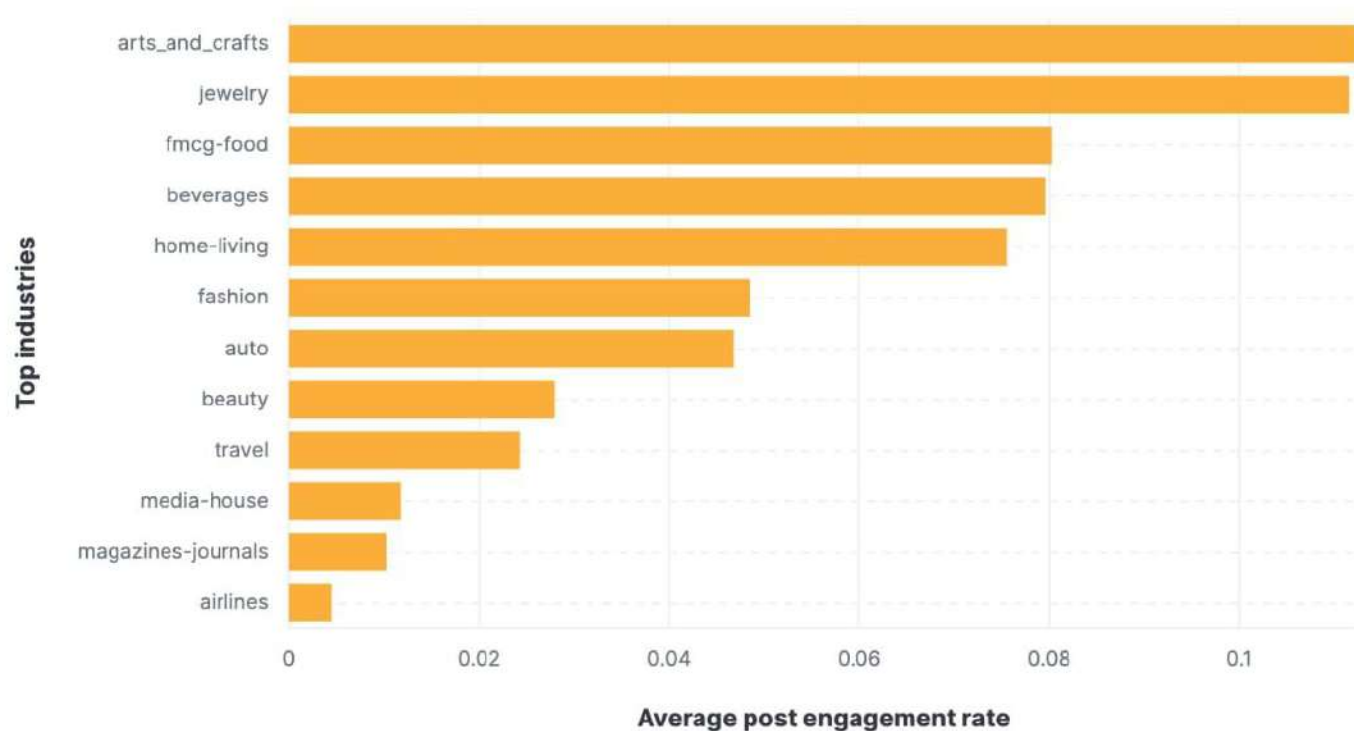

X (former Twitter) - Average engagement rate across top industries

Source: Socialinsider data
Data range: January 2022 - December 2022