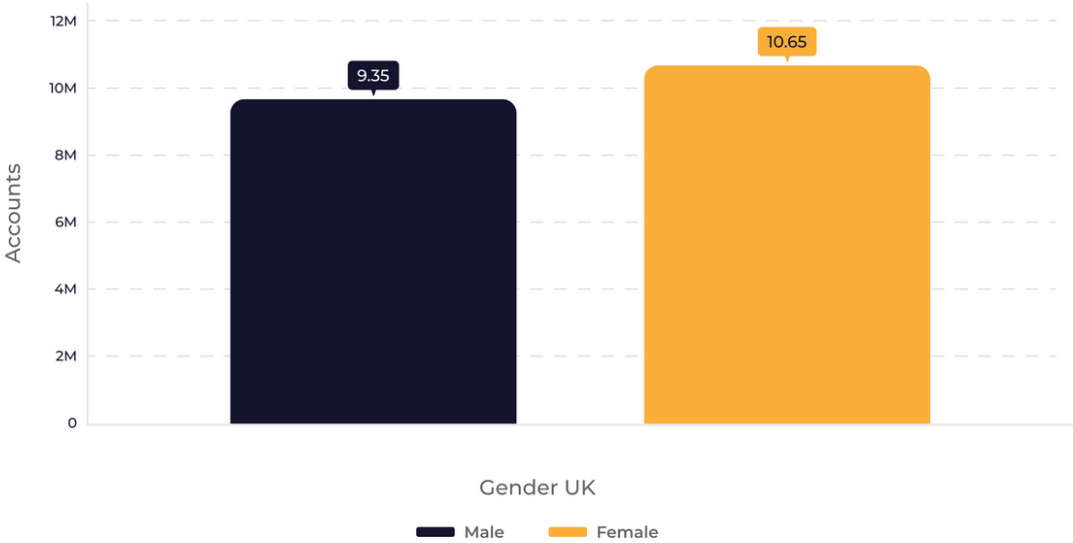

# TikTok - Gender Demographics for UK

Source: Socialinsider data  
Data range: January 2022 - December 2022