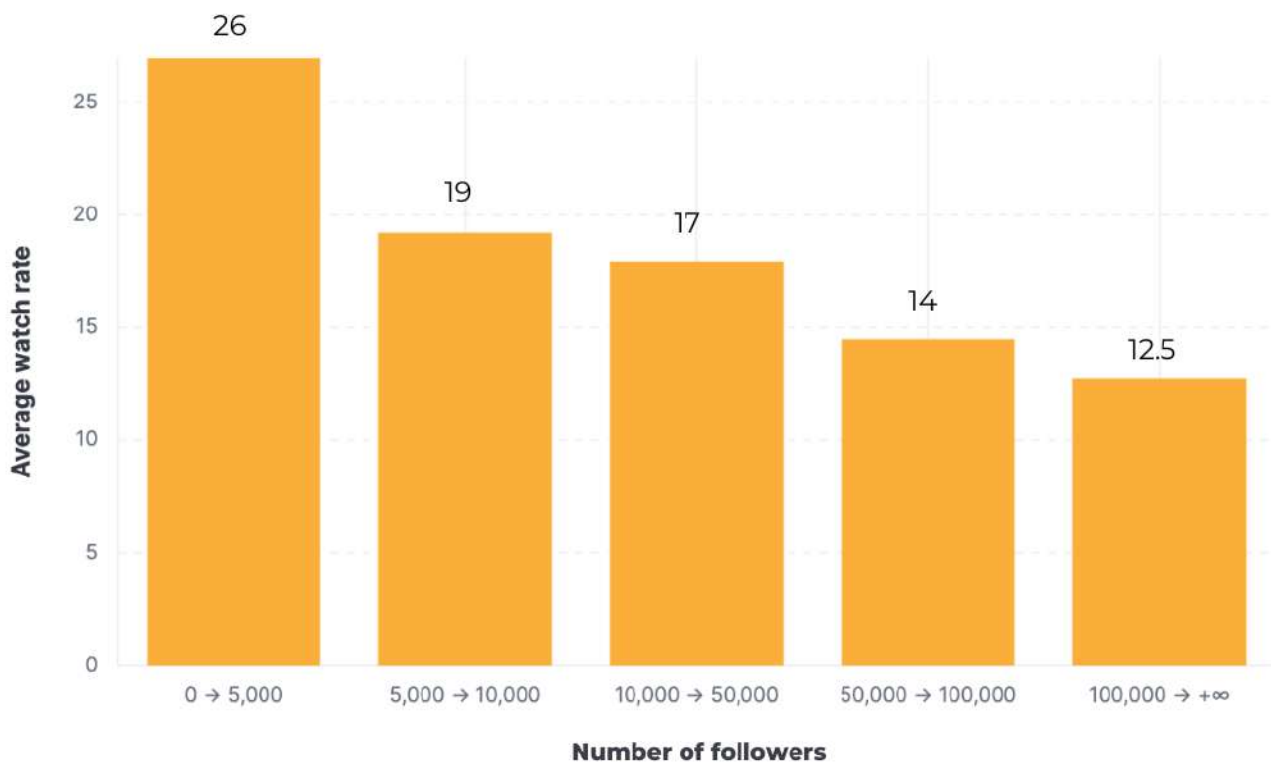

TikTok - Average watch rate by number of followers

Source: Socialinsider data
Data range: January 2022 - December 2022