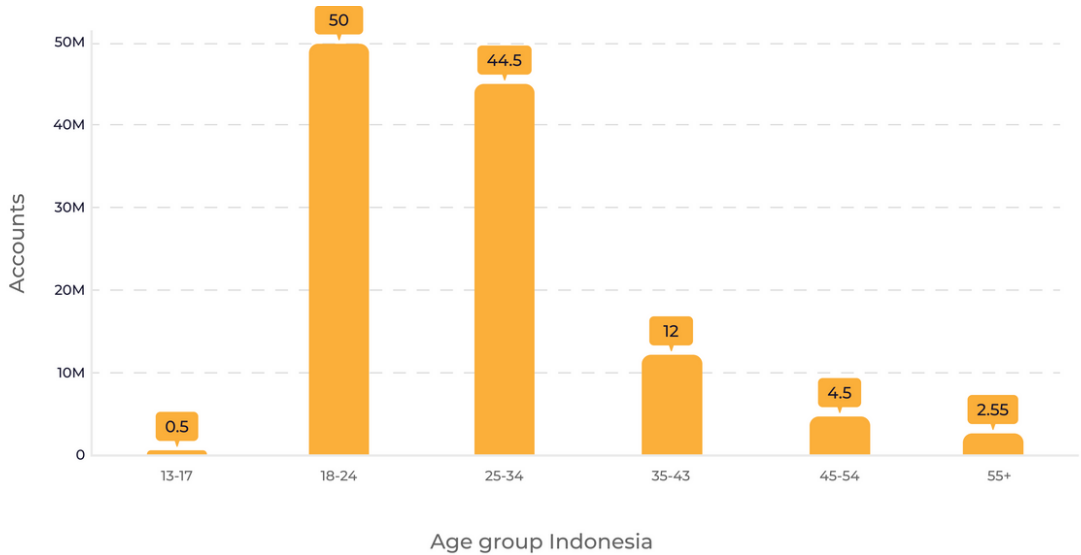

TikTok - Age Demographics for Indonesia

Source: Socialinsider data
Data range: January 2022 - December 2022