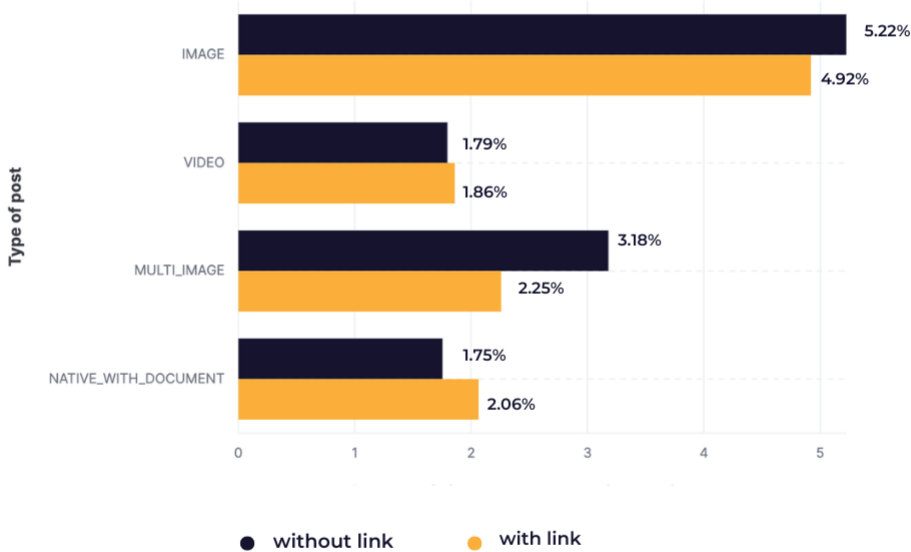

# LinkedIn - Engagement performance of posts with links and posts without links

Source: Socialinsider data  
Data range: January 2022 - December 2022  
This chart doesn't include data for text and polls because, by definition, they don't feature links.