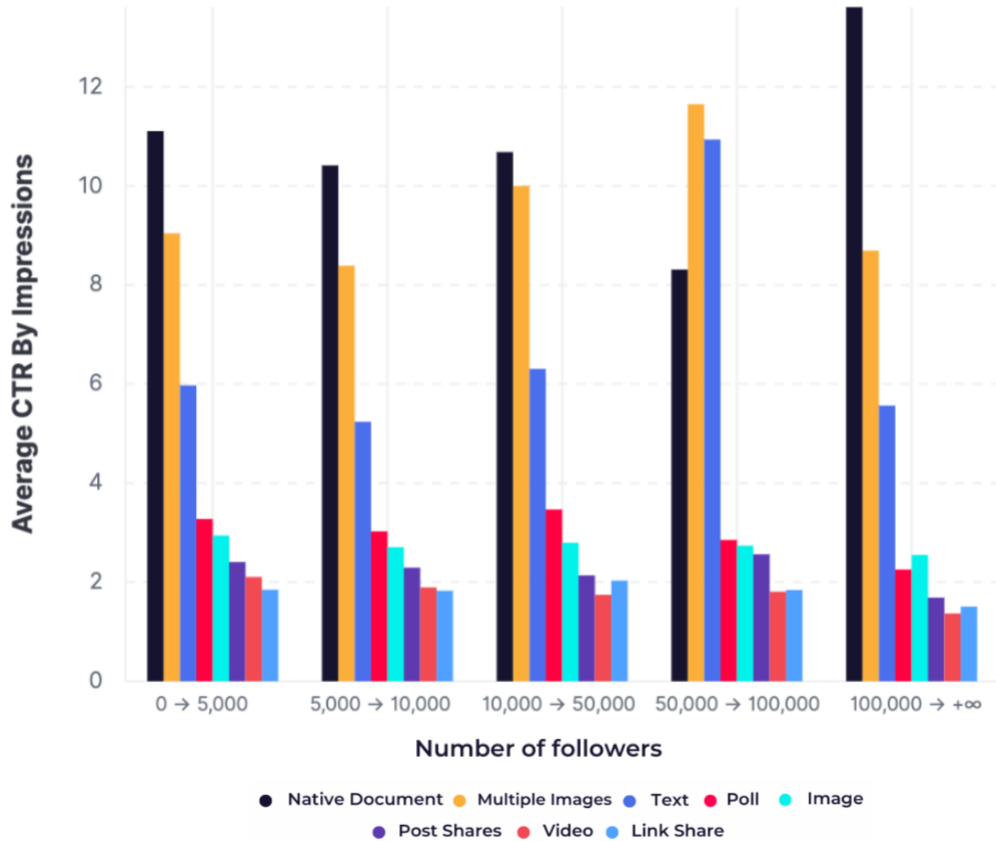

LinkedIn - CTR by impressions by number of followers

Source: Socialinsider data
Data range: January 2022 - December 2022