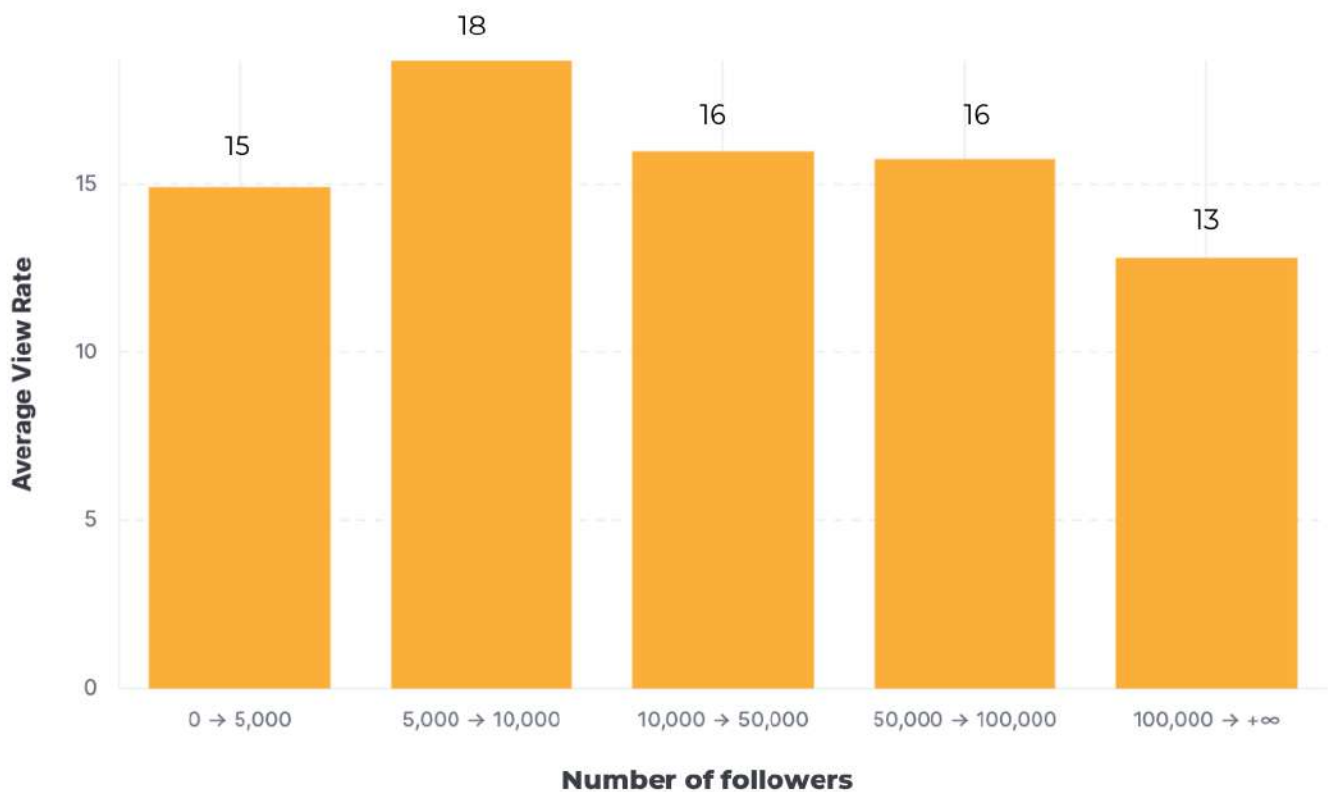

## LinkedIn - Average video view rate by number of followers

Source: Socialinsider data

Data range: January 2022 - December 2022

This chart doesn't include data for text posts, polls and lives due to API limitations.