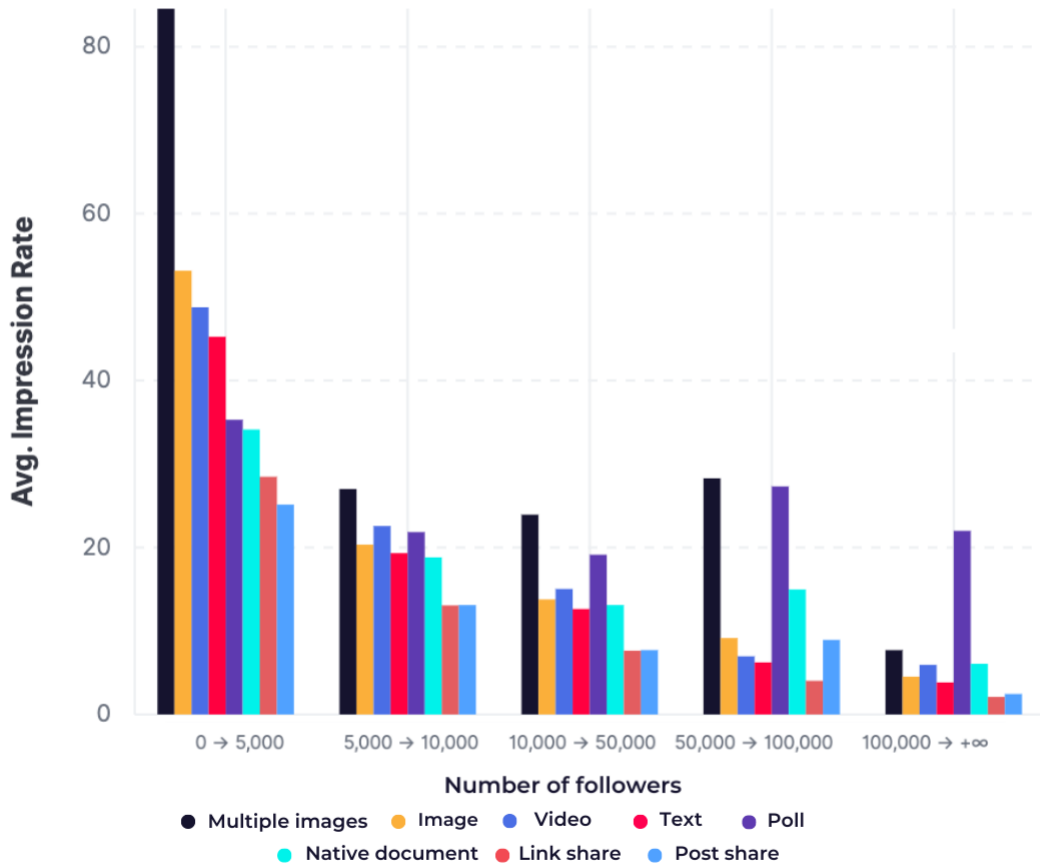

# LinkedIn - Average impression rate by number of followers

Source: Socialinsider data  
Data range: January 2022 - December 2022