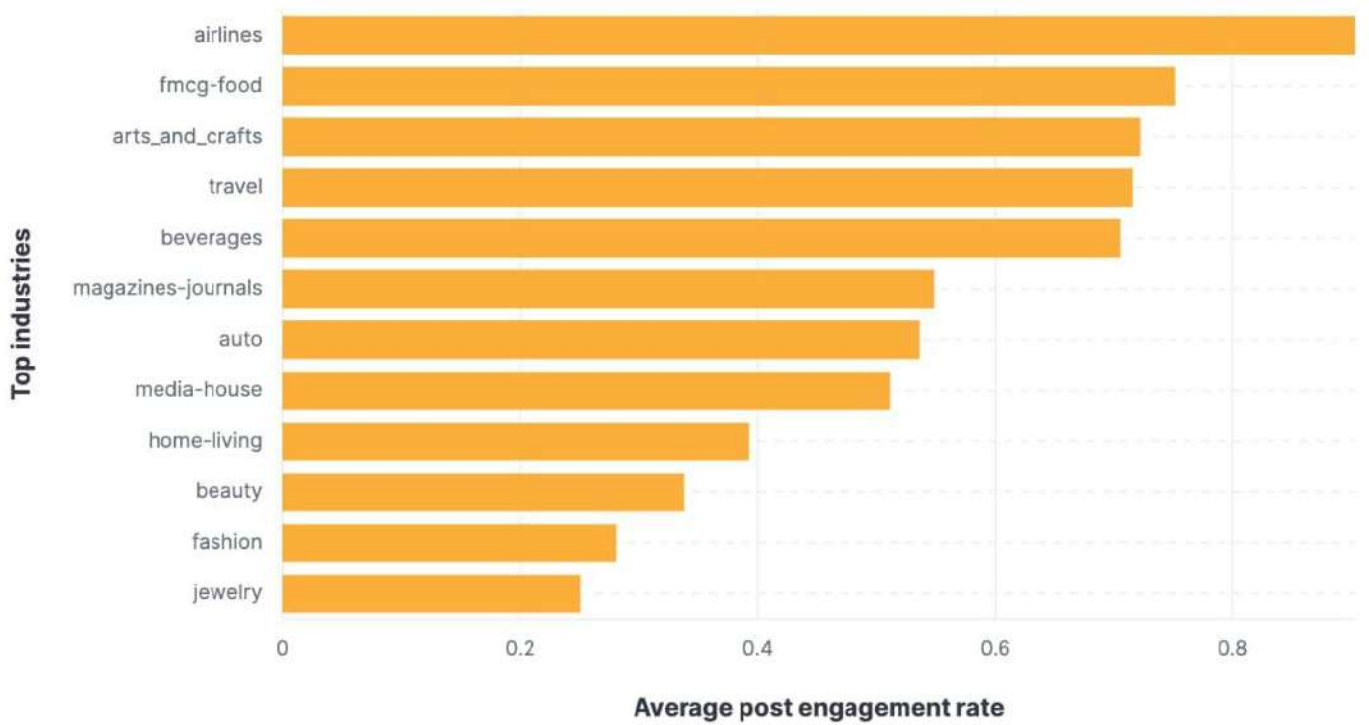

Instagram - Single image engagement rate across top industries

Source: Socialinsider data
Data range: January 2022 - June 2023