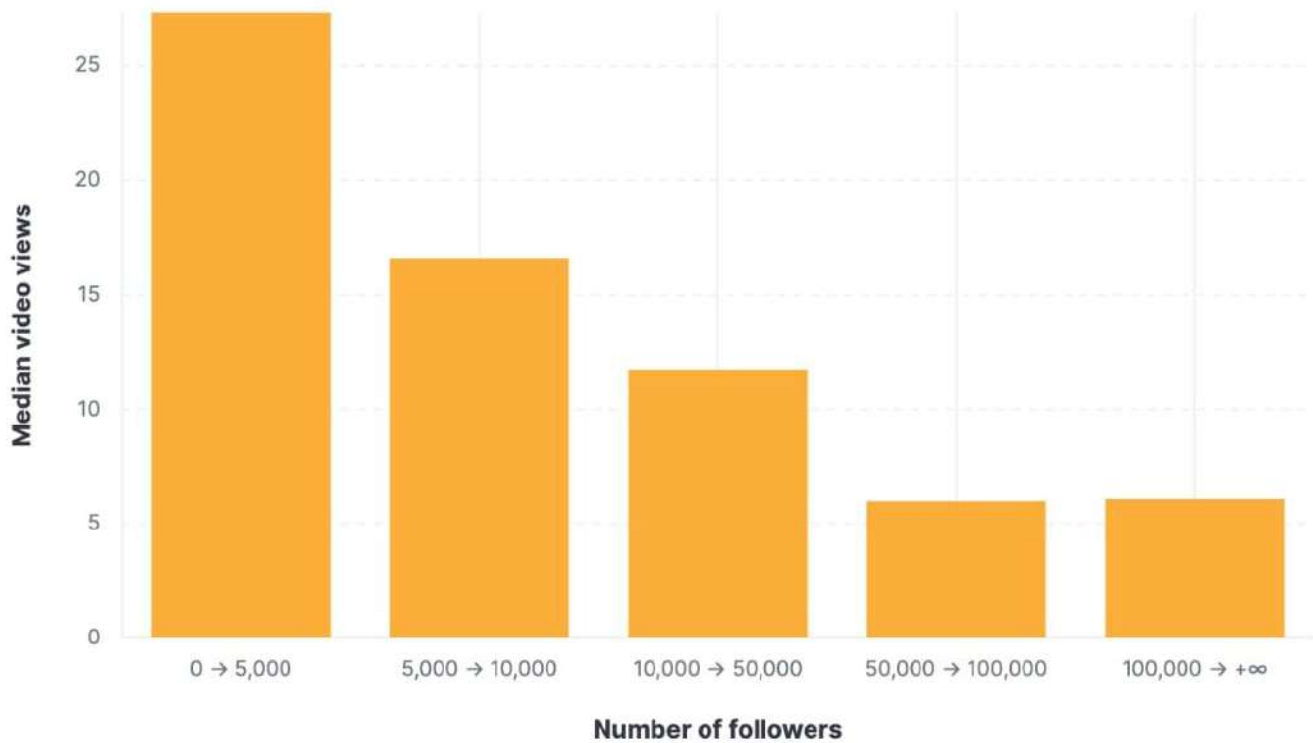

Instagram - Reels watch rate by number of followers

Source: Socialinsider data
Data range: January 2022 - June 2023