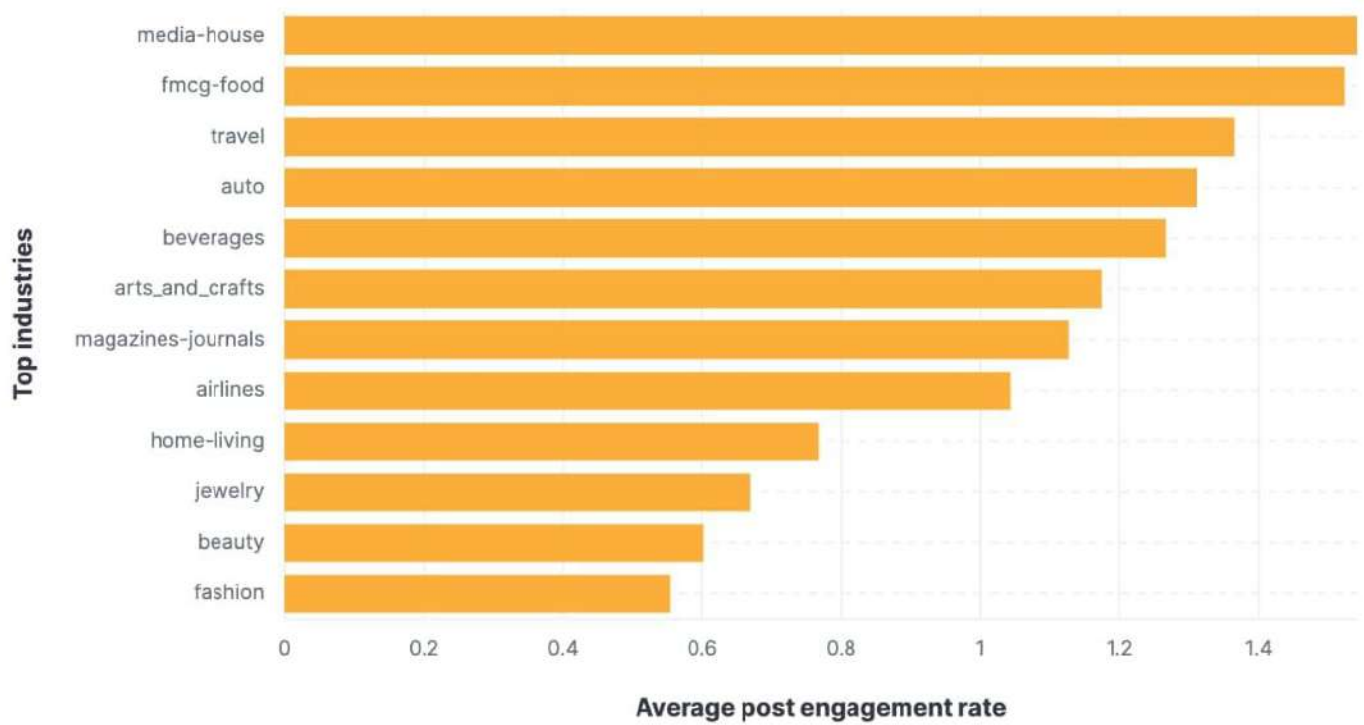

## Instagram - Reels engagement rate across top industries

Source: Socialinsider data  
Data range: January 2022 - June 2023