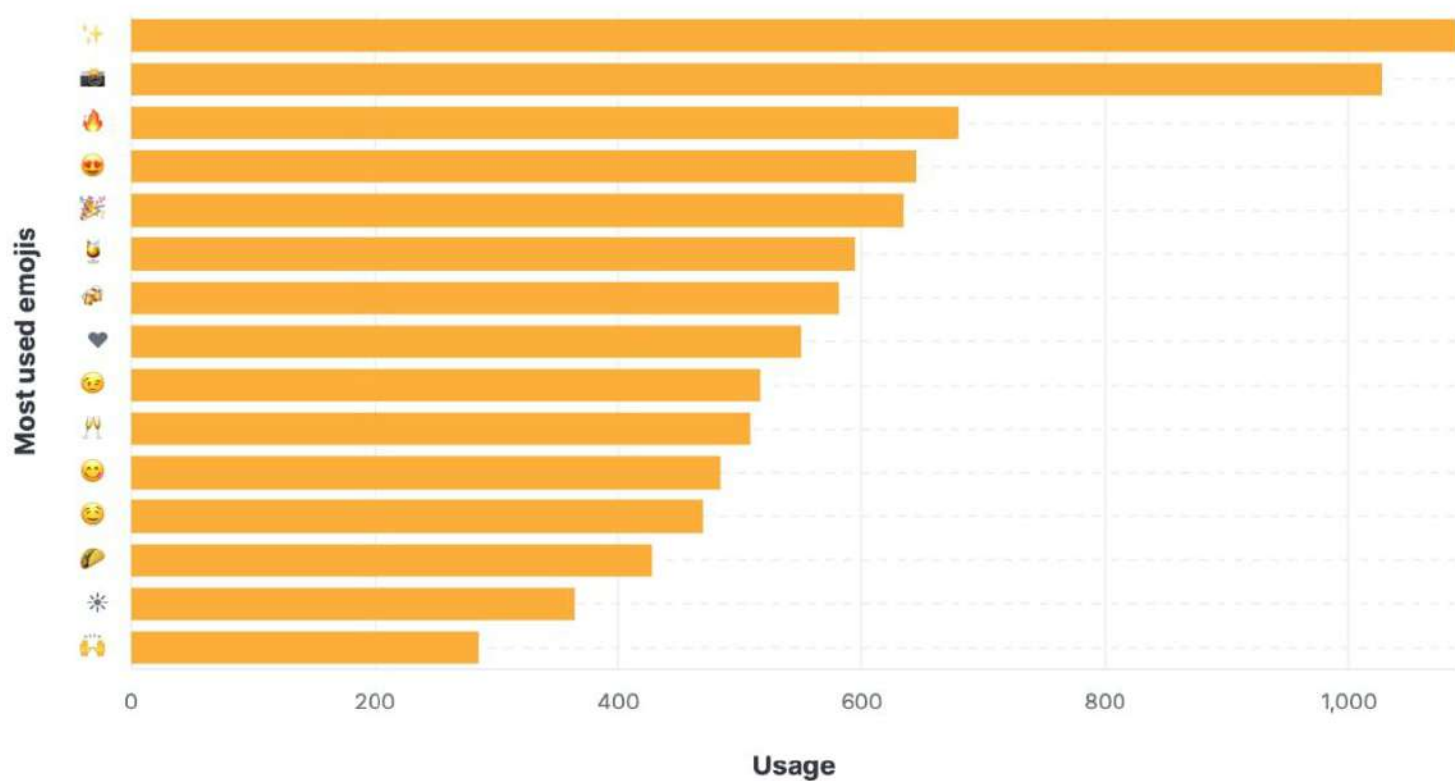

Instagram - Most used emojis for the Restaurants & Cafes industry

Source: Socialinsider data
Data range: January 2022 - June 2023