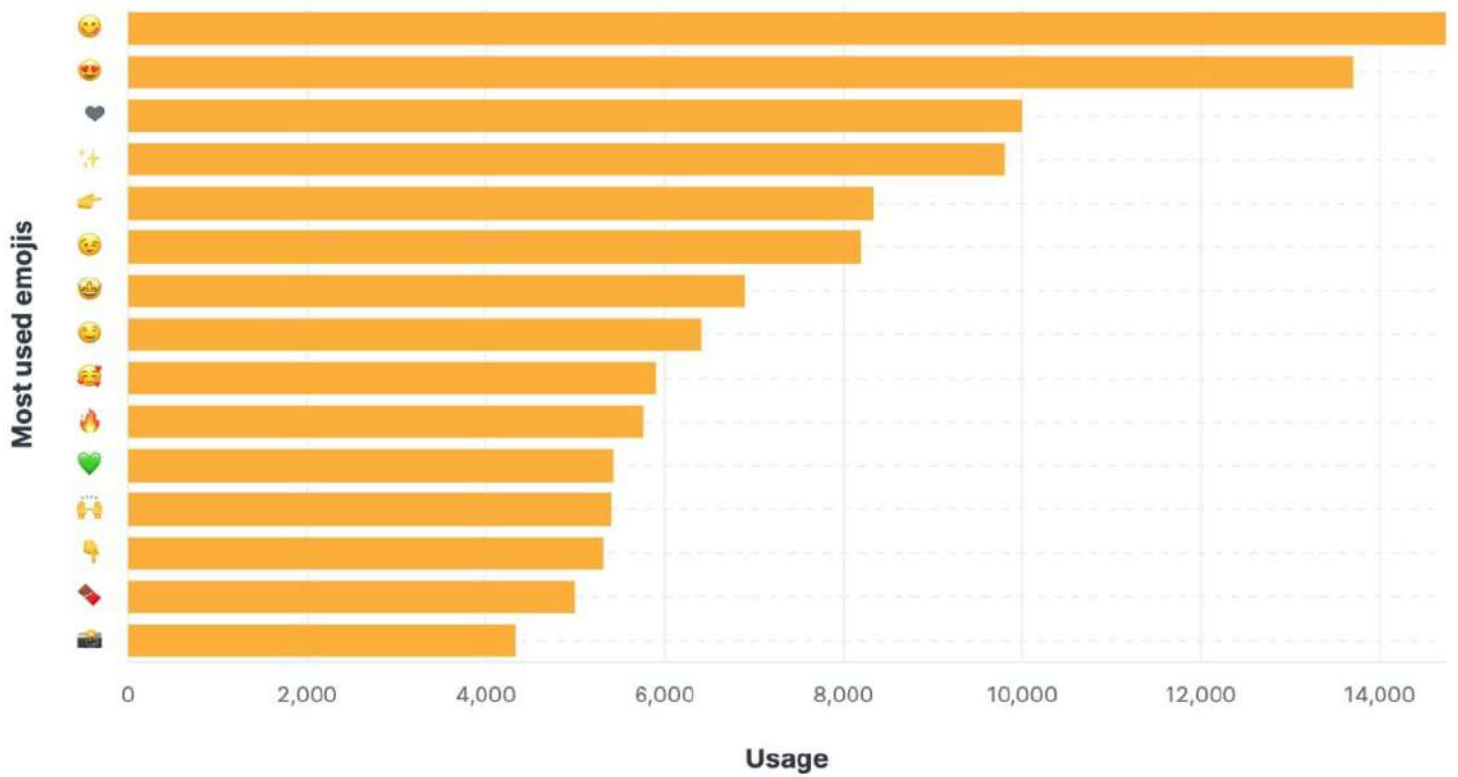

# Instagram - Most used emojis for the FMCG Food industry

Source: Socialinsider data  
Data range: January 2022 - June 2023