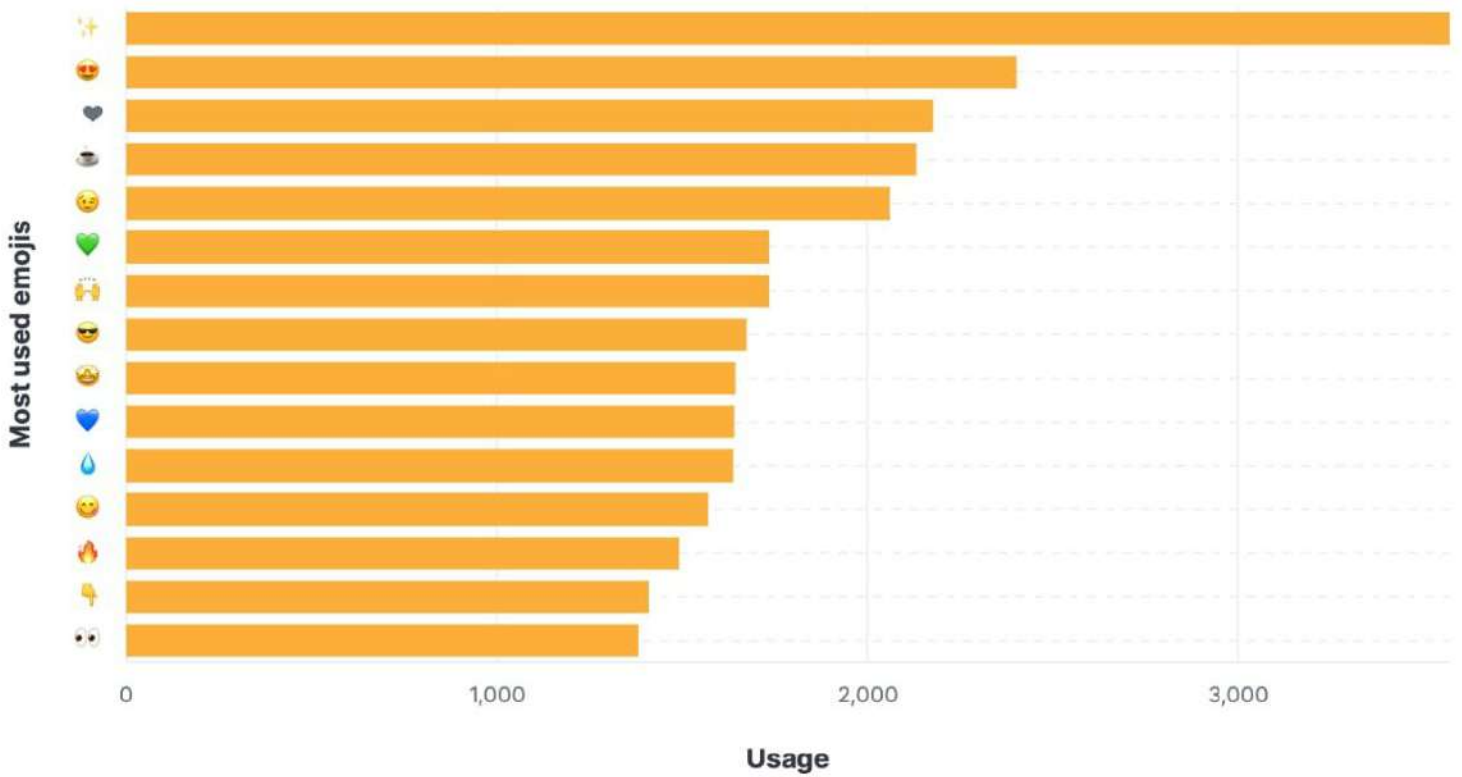

Instagram - Most used emojis for the Beverages industry

Source: Socialinsider data
Data range: January 2022 - June 2023