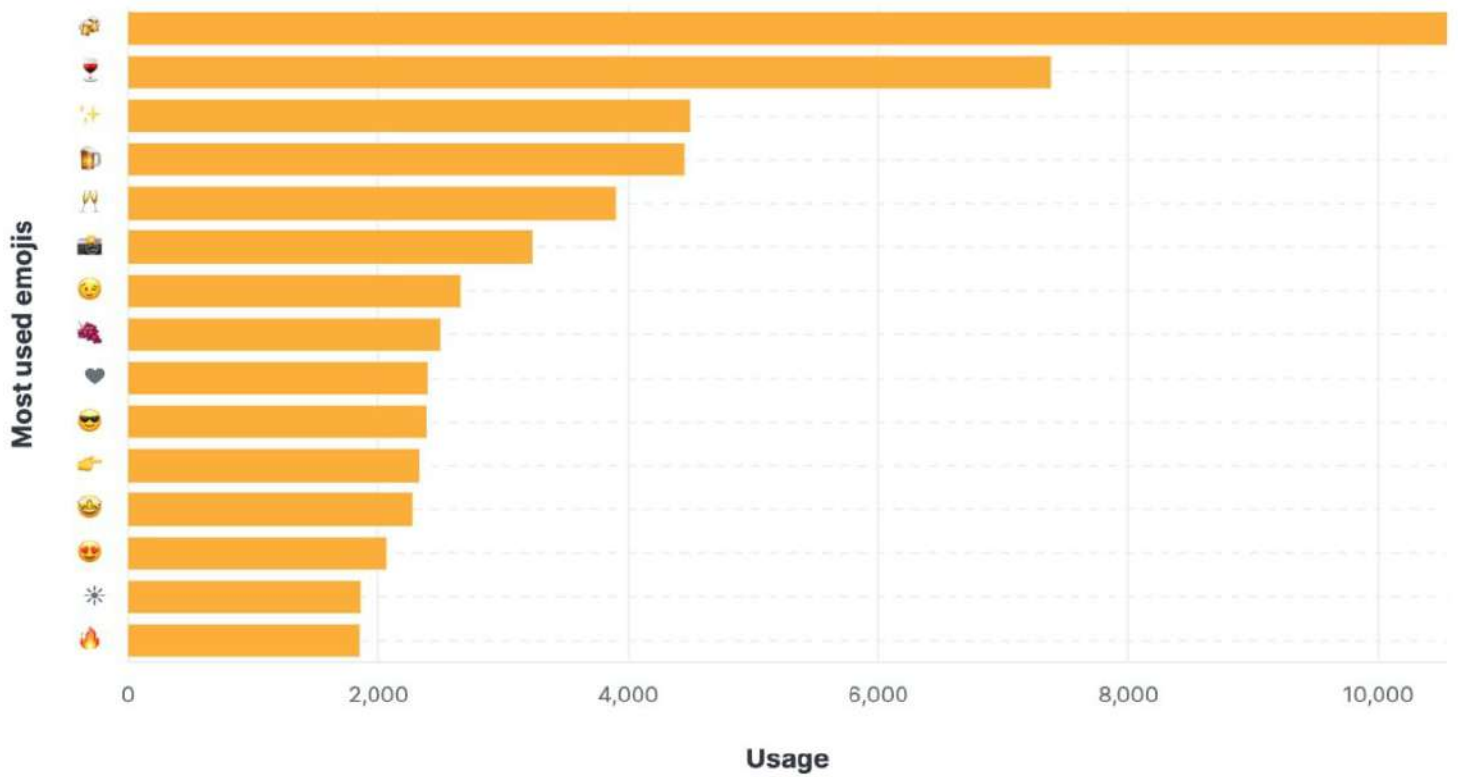

Instagram - Most used emojis for the Alcohol industry

Source: Socialinsider data
Data range: January 2022 - June 2023