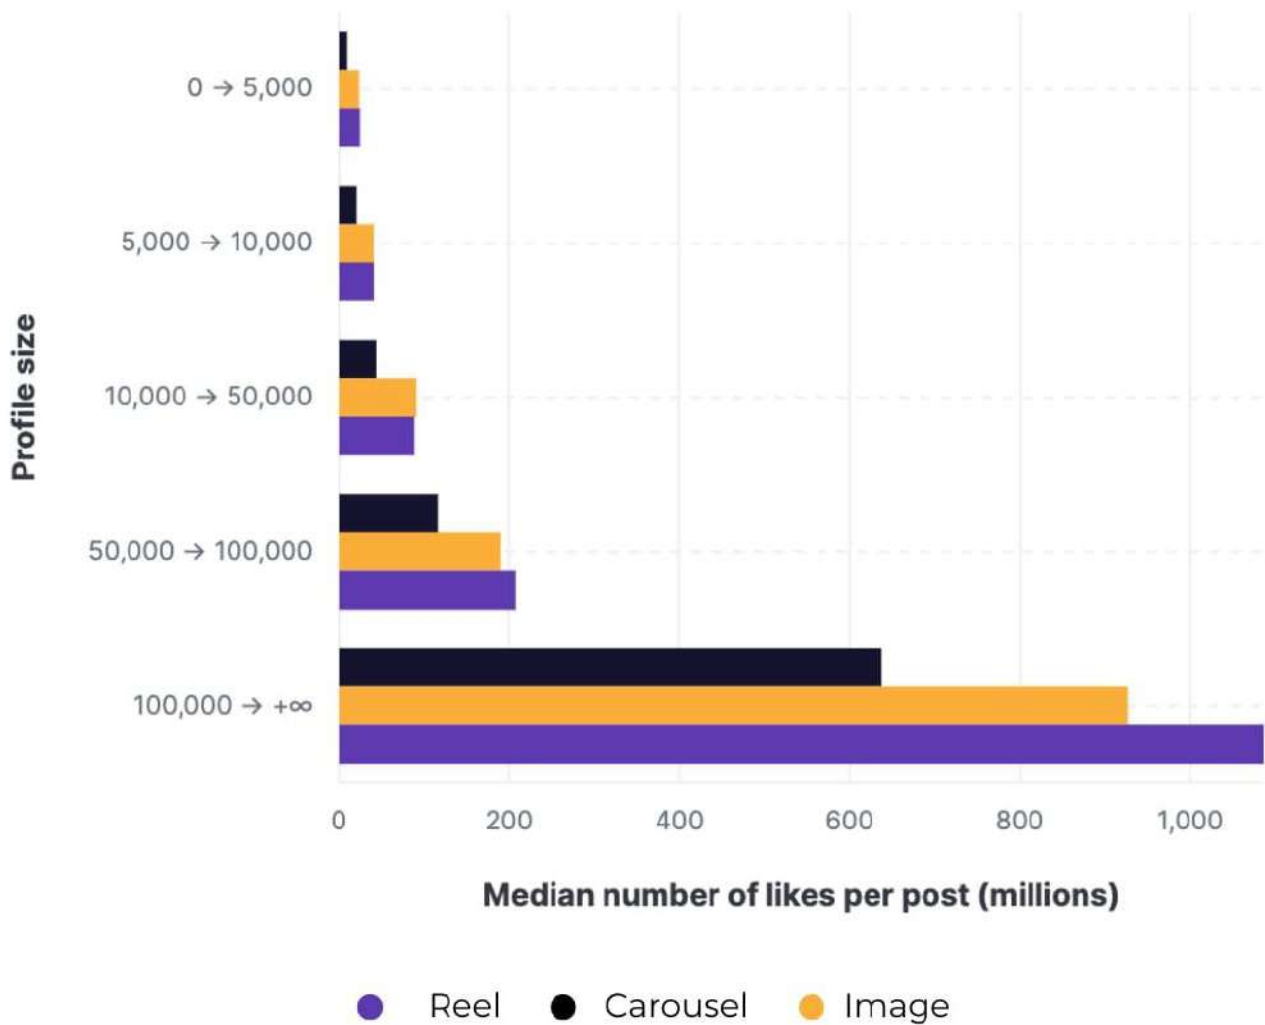

## Instagram - Median number of likes per post type by number of followers

Source: Socialinsider data

Data range: January 2022 - June 2023

This chart doesn't include data for lives due to API limitations.