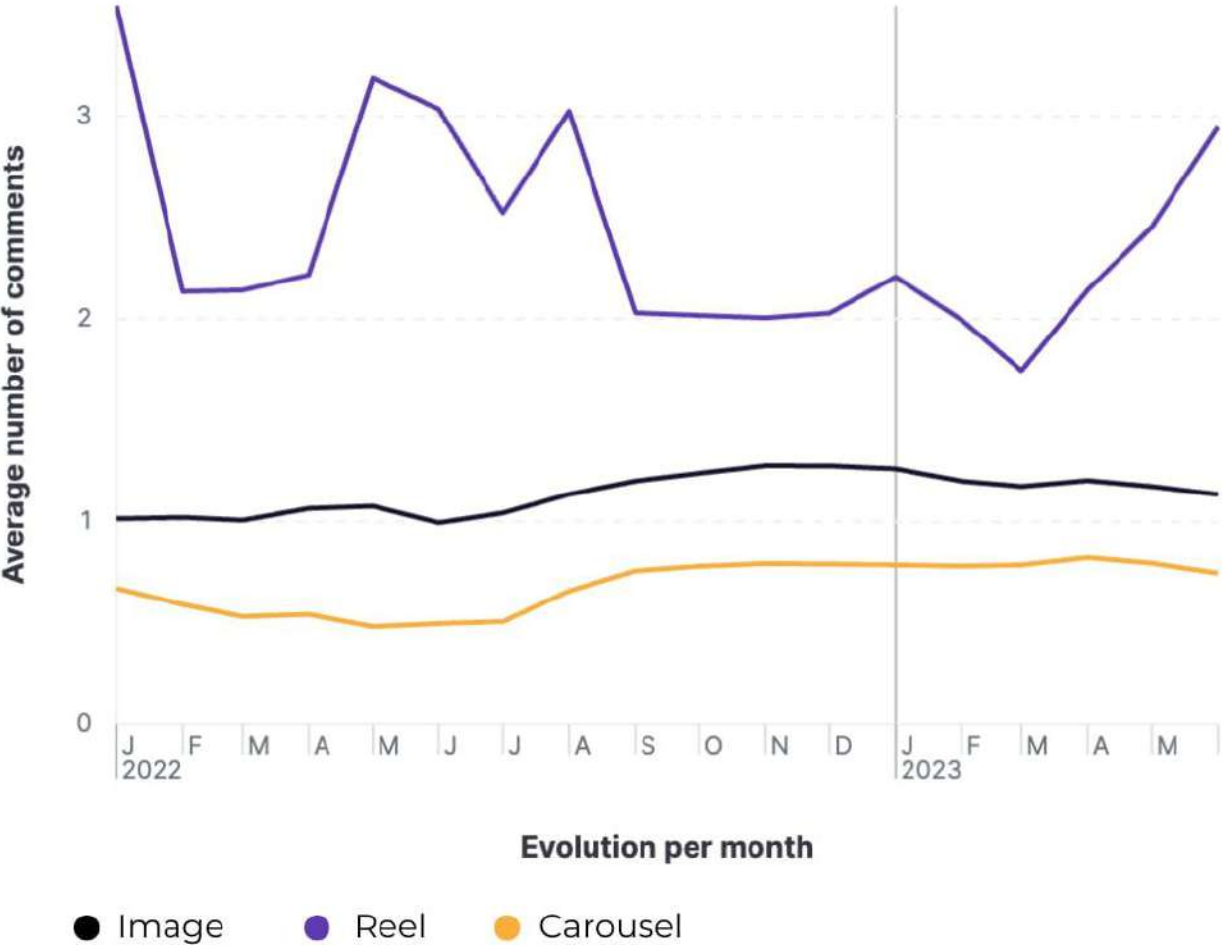

Instagram - Comment evolution by post type

Source: Socialinsider data
Data range: January 2022 - June 2023
This chart doesn't include data for lives due to API limitations.