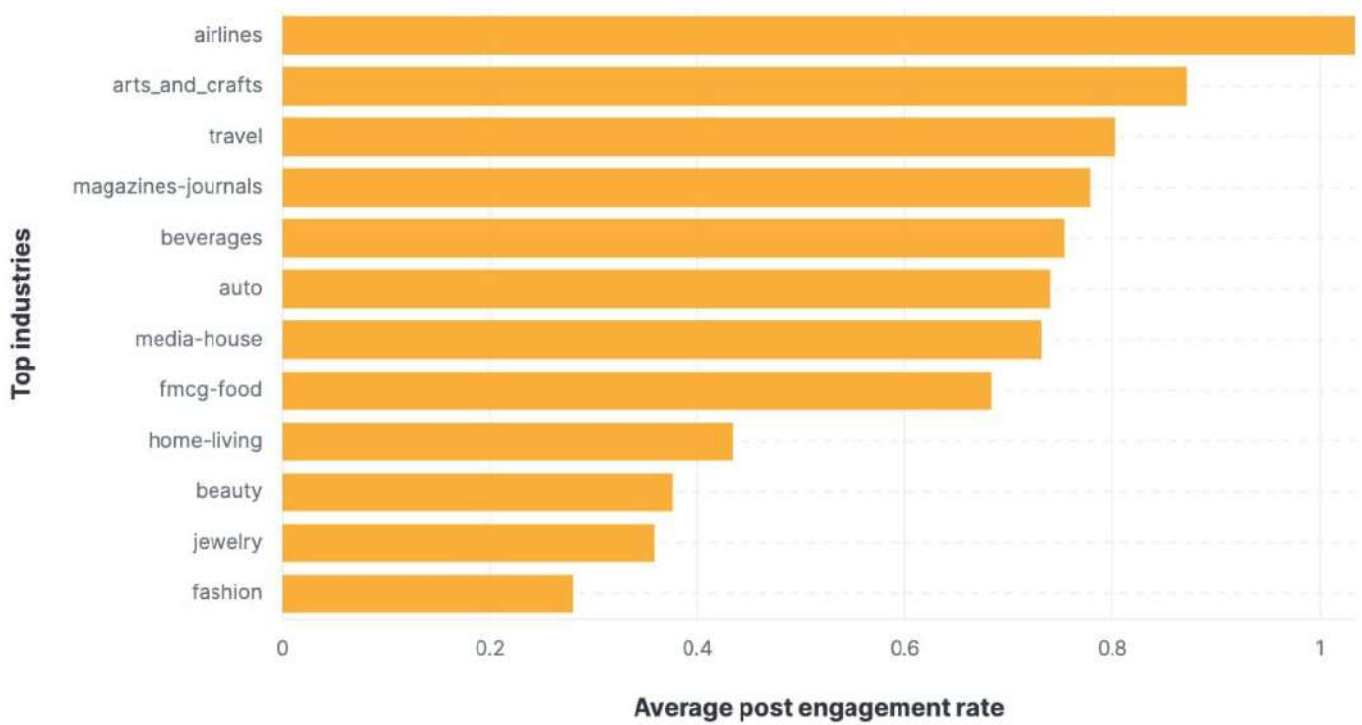

## Instagram - Carousels engagement rate across top industries

Source: Socialinsider data  
Data range: January 2022 - June 2023