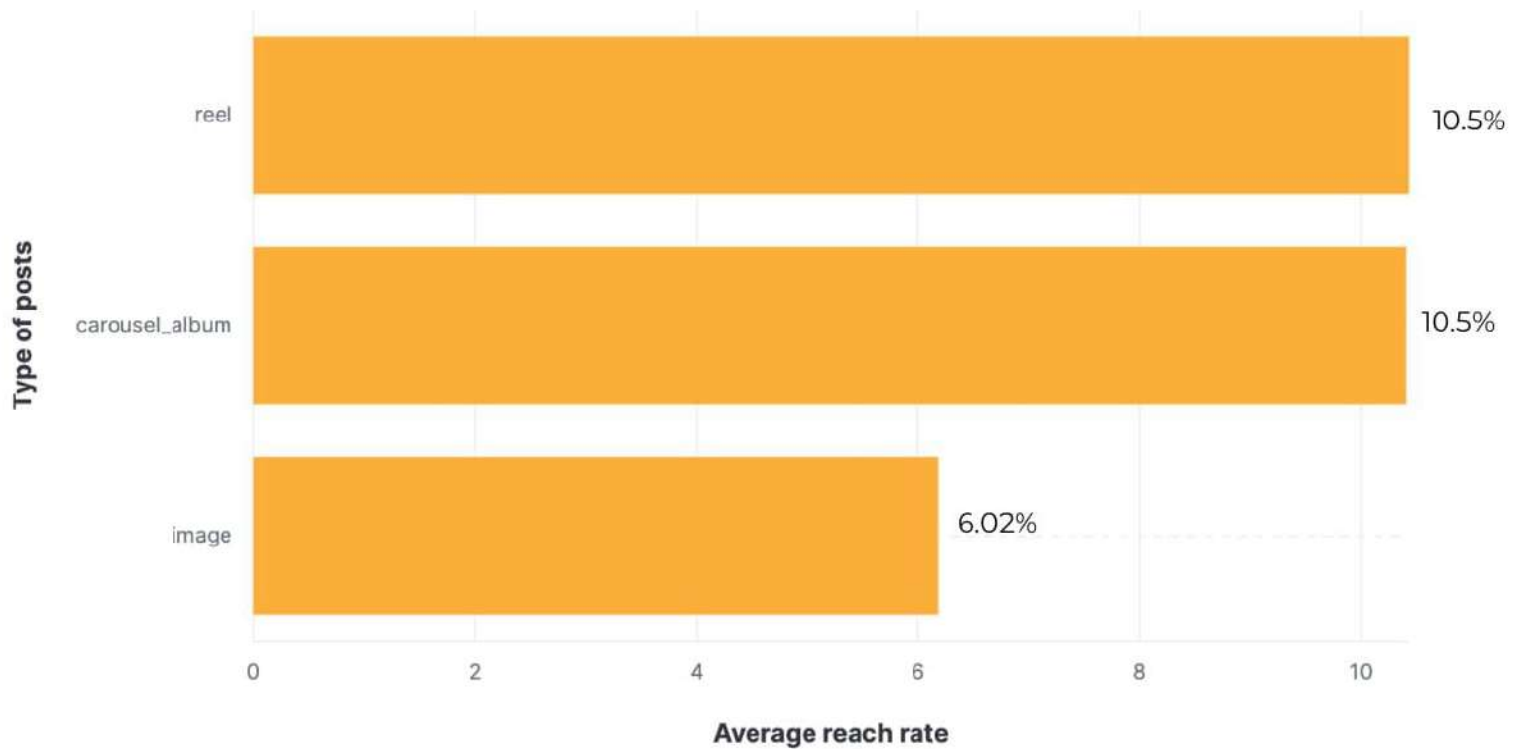

Instagram - Average reach rate by post type

Source: Socialinsider data

Data range: January 2022 - June 2023

This chart doesn't include data for lives due to API limitations.