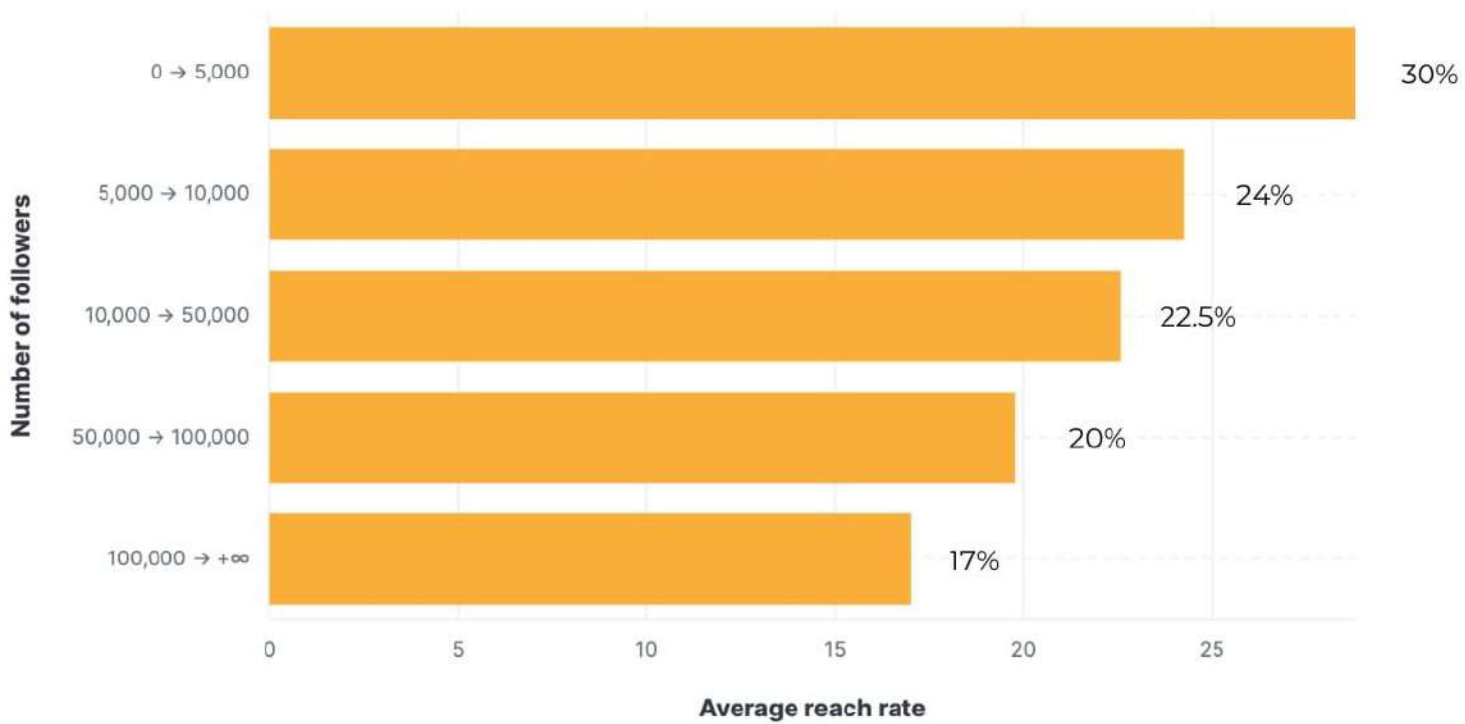

Instagram - Average reach rate by follower count

Source: Socialinsider data
Data range: January 2022 - June 2023