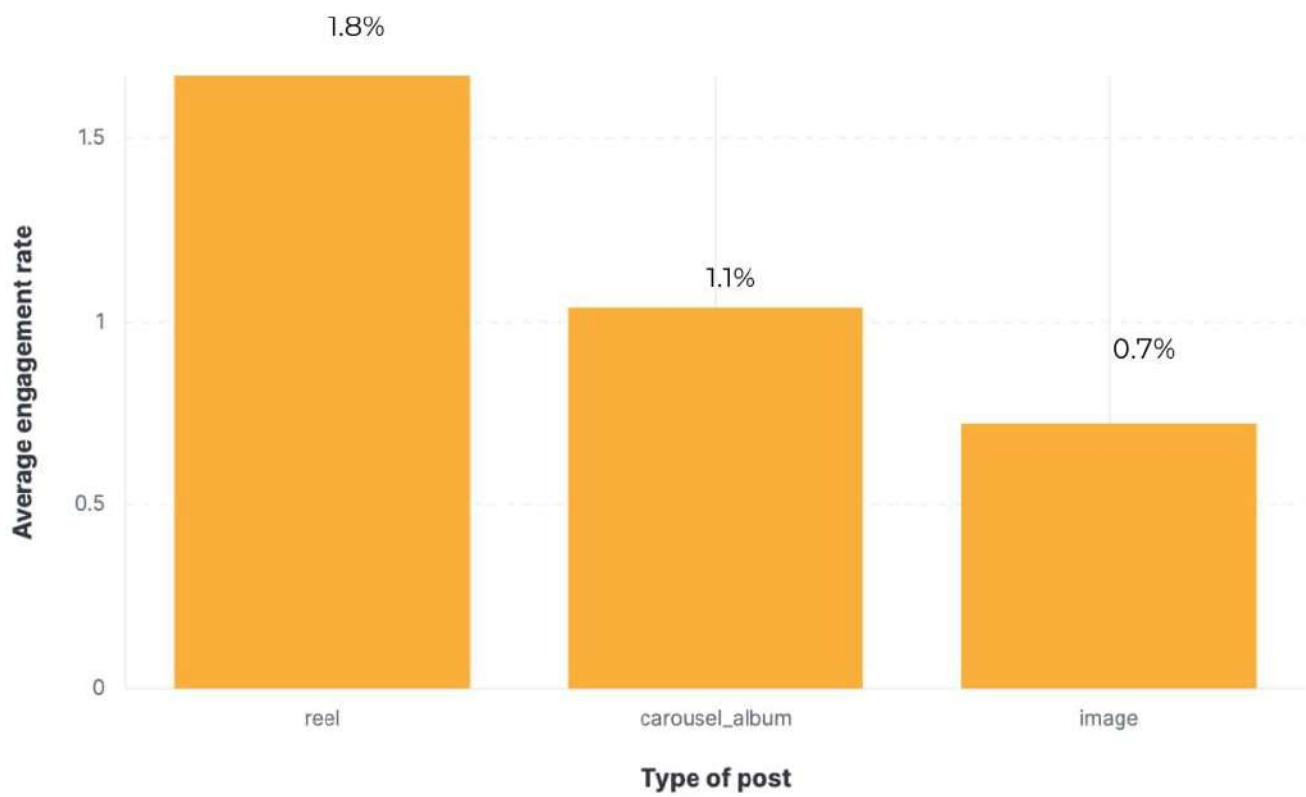

Instagram - Average engagement rate by post type

Source: Socialinsider data

Data range: January 2022 - June 2023

This chart doesn't include data for lives due to API limitations.