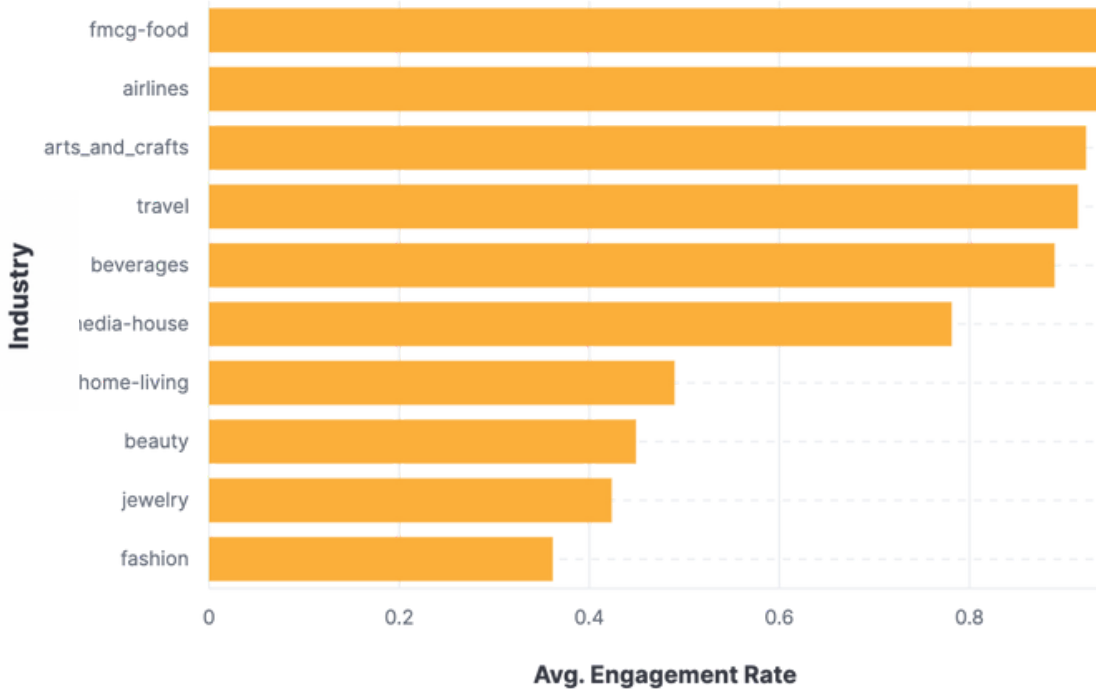

# Instagram - Average engagement rate by industry

Source: Socialinsider data  
Data range: January 2022 - December 2022