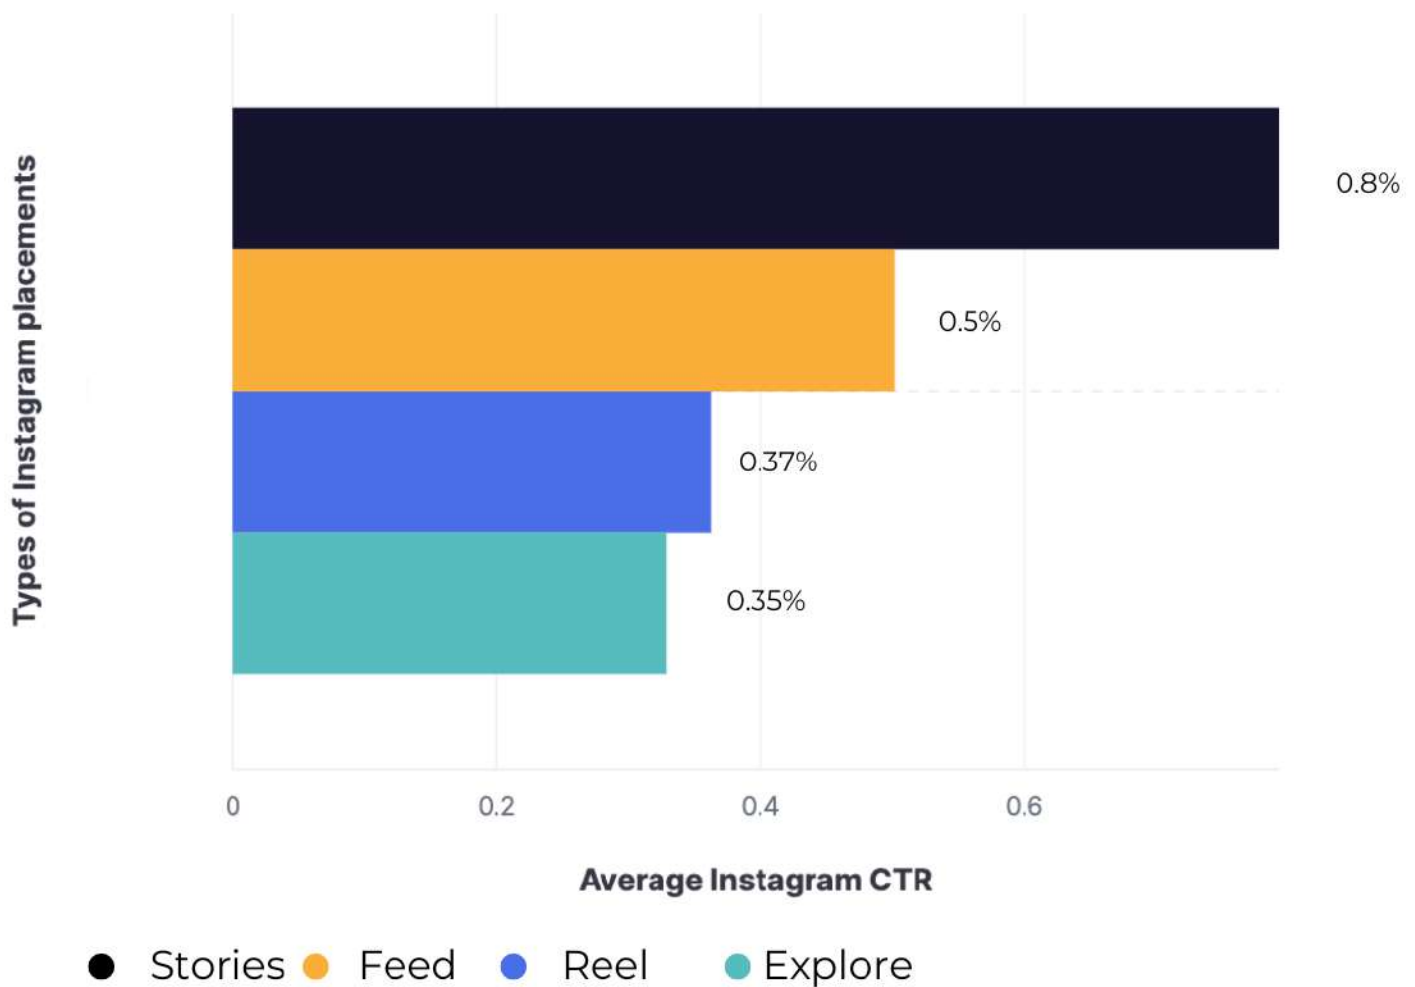

Instagram - Average CTR (%) by ad placement

Source: Socialinsider data
Data range: January 2022 - December 2022