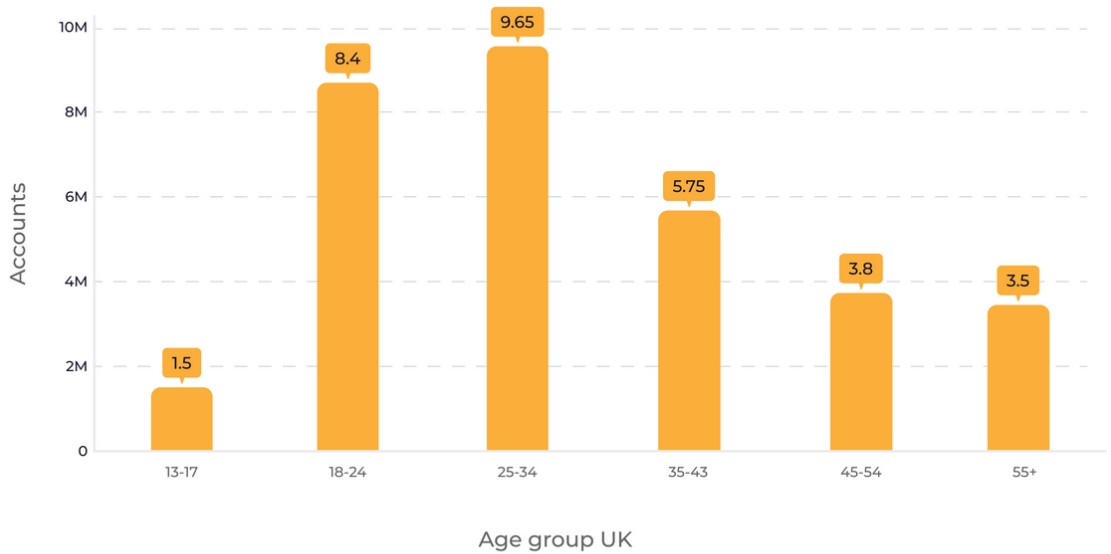

Instagram - Age Demographics for UK

Source: Socialinsider data
Data range: January 2022 - December 2022