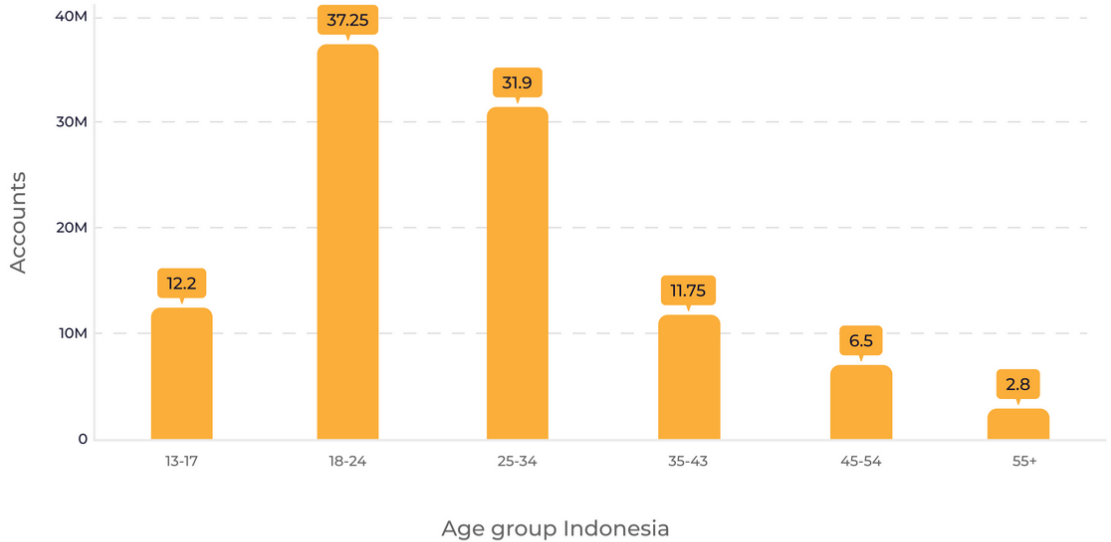

Instagram - Age Demographics for Indonesia

Source: Socialinsider data
Data range: January 2022 - December 2022