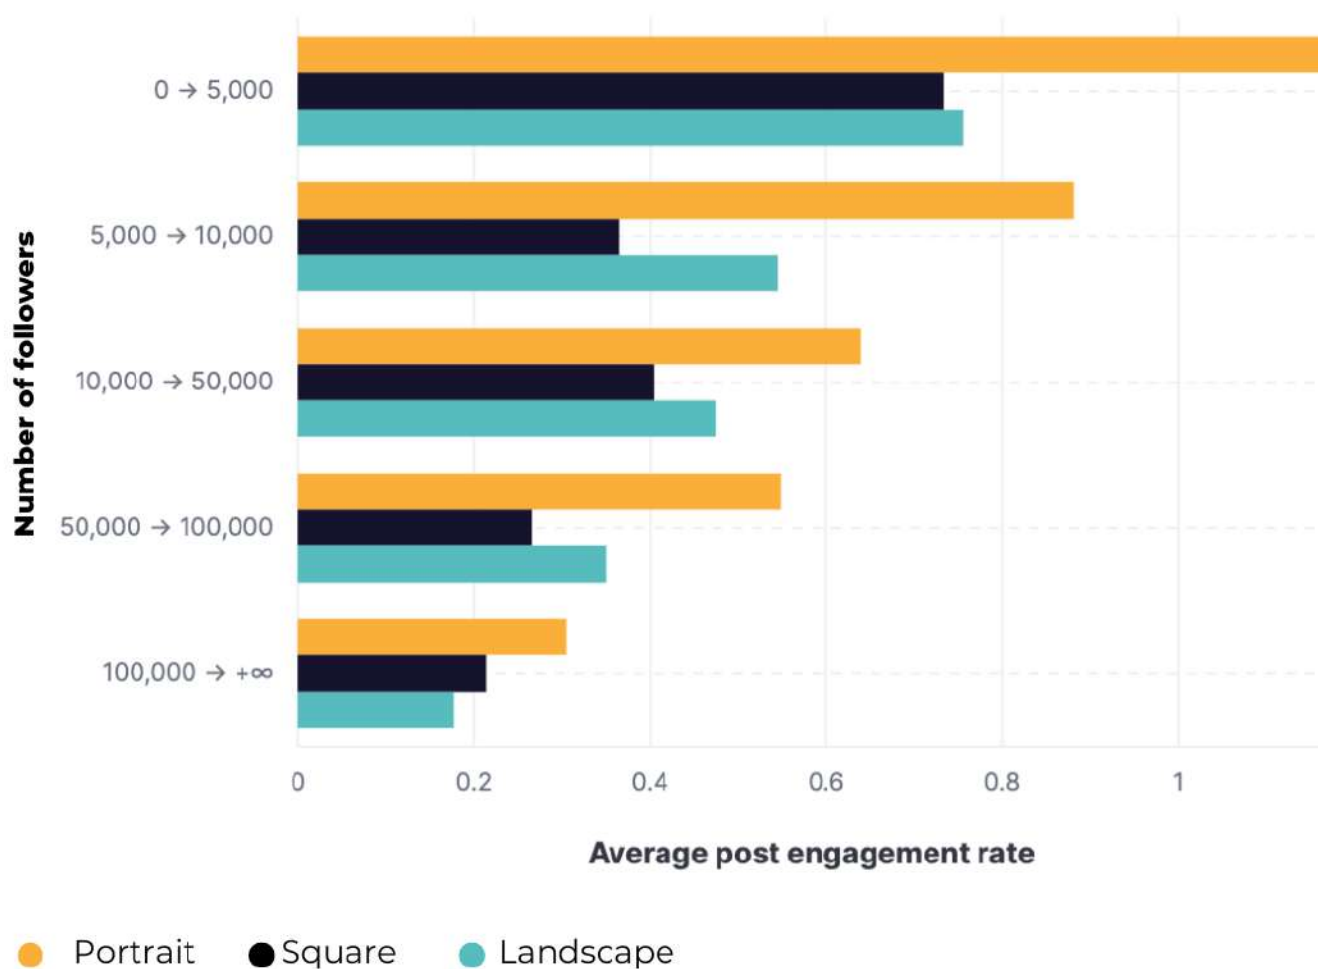

## Facebook - Video format engagement by number of followers

Source: Socialinsider data  
Data range: January 2022 - December 2022  
This chart doesn't include data for lives due to API limitations.