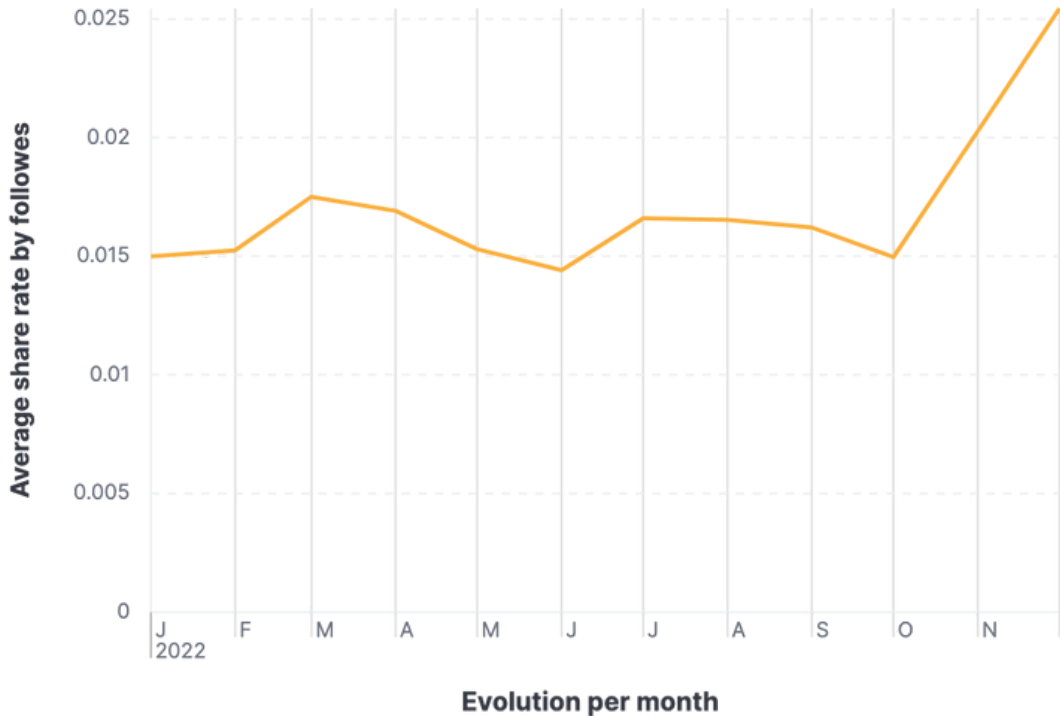

Facebook - Share rate by followers for the Beverages industry

Source: Socialinsider data
Data range: January 2022 - December 2022