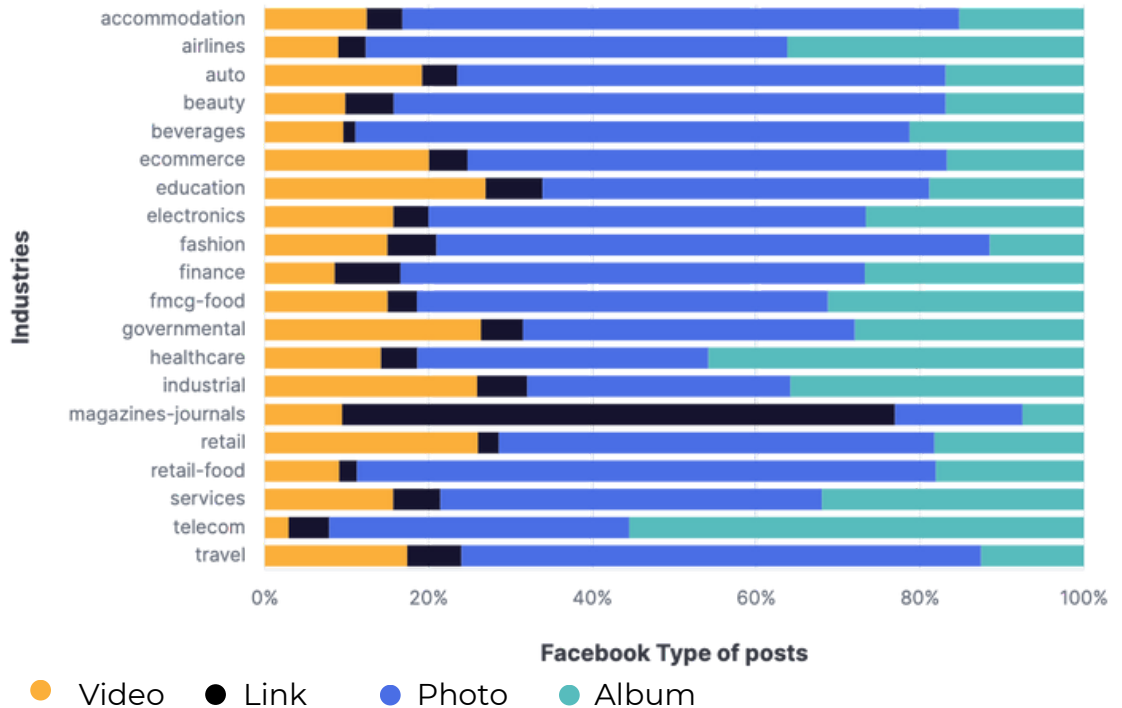

# Facebook - Post type popularity across top industries

Source: Socialinsider data  
Data range: January 2022 - December 2022