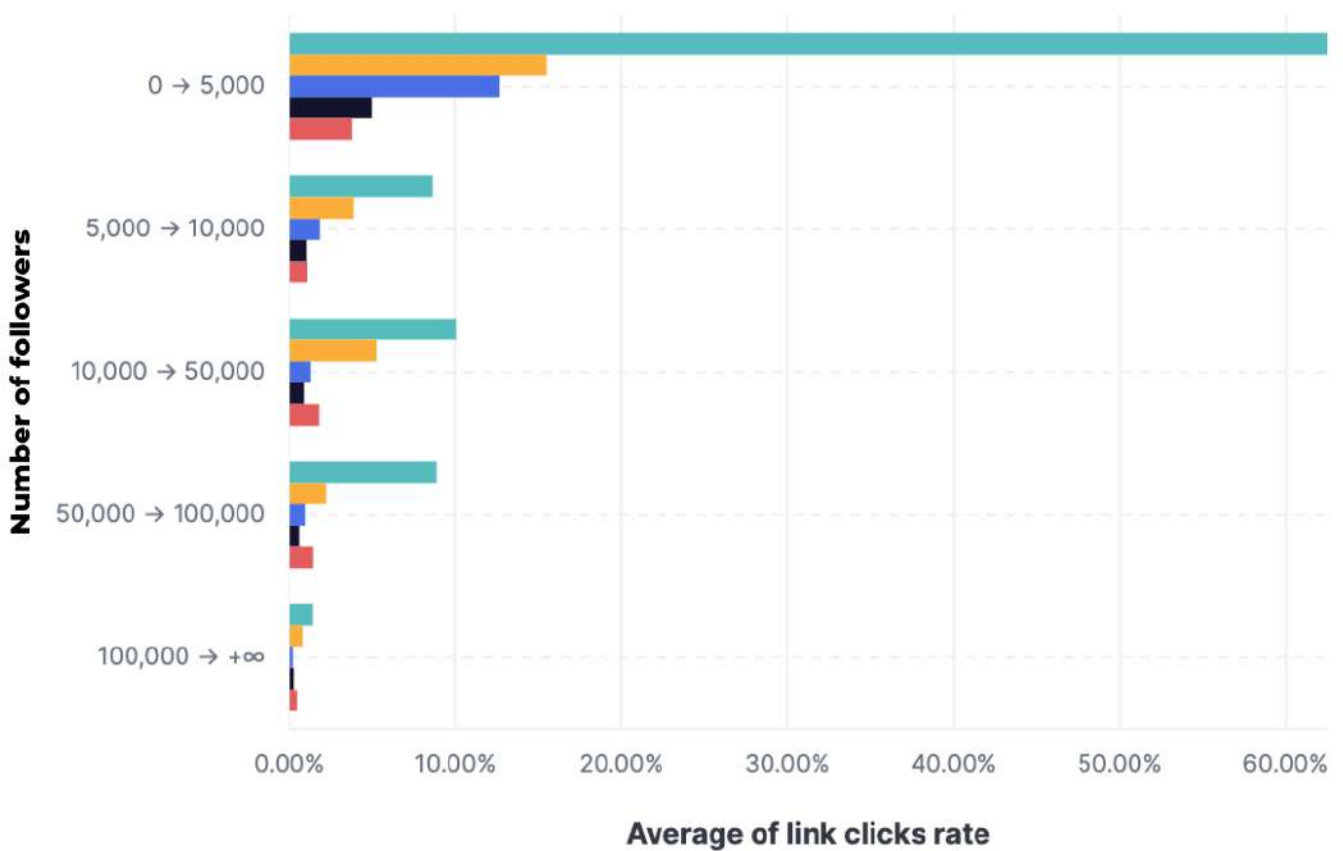

Facebook - Link clicks per post type by number of followers

● Video ● Album ● Link ● Photo ● Status

Source: Socialinsider data
 Data range: January 2022 - December 2022
 This chart doesn't include data for lives due to API limitations.