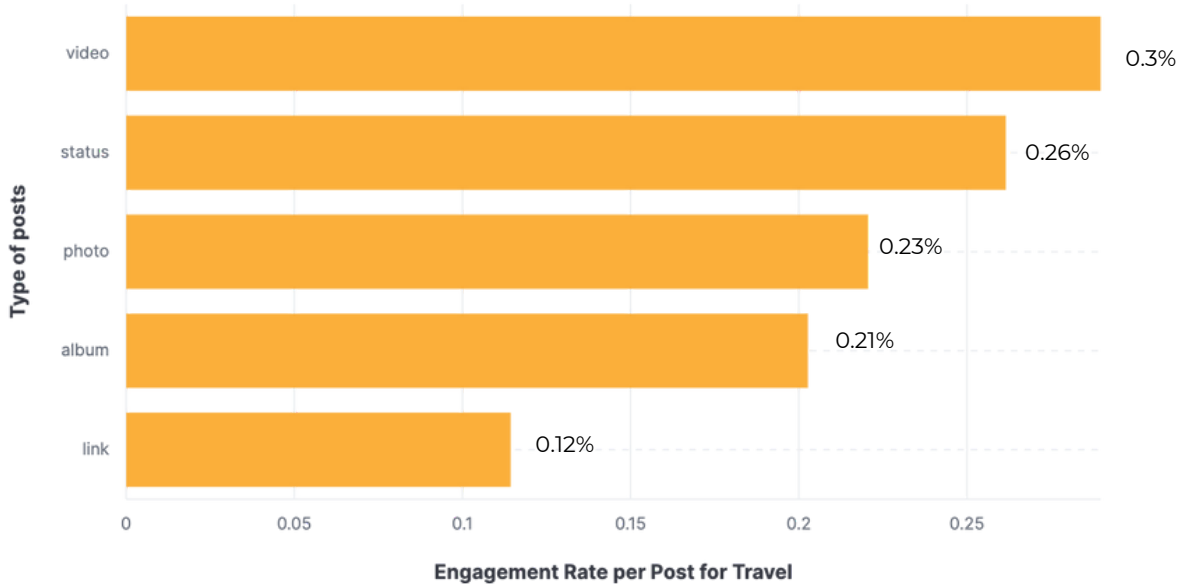

Facebook - Engagement rate per post for Travel industry

Source: Socialinsider data
Data range: January 2022 - December 2022