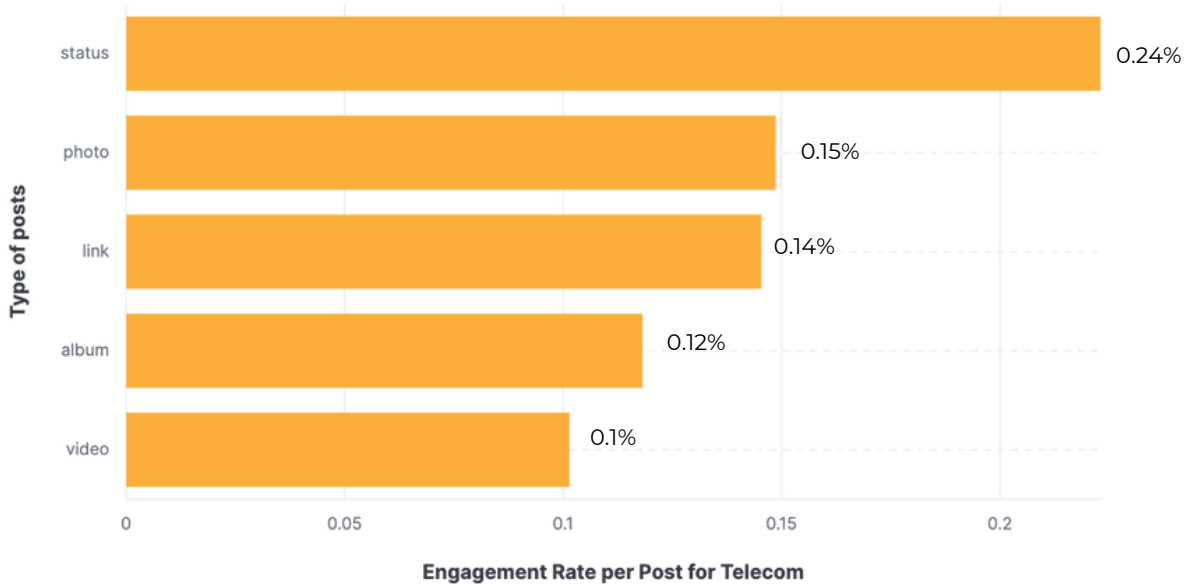

Facebook - Engagement rate per post for Telecom industry

Source: Socialinsider data
Data range: January 2022 - December 2022