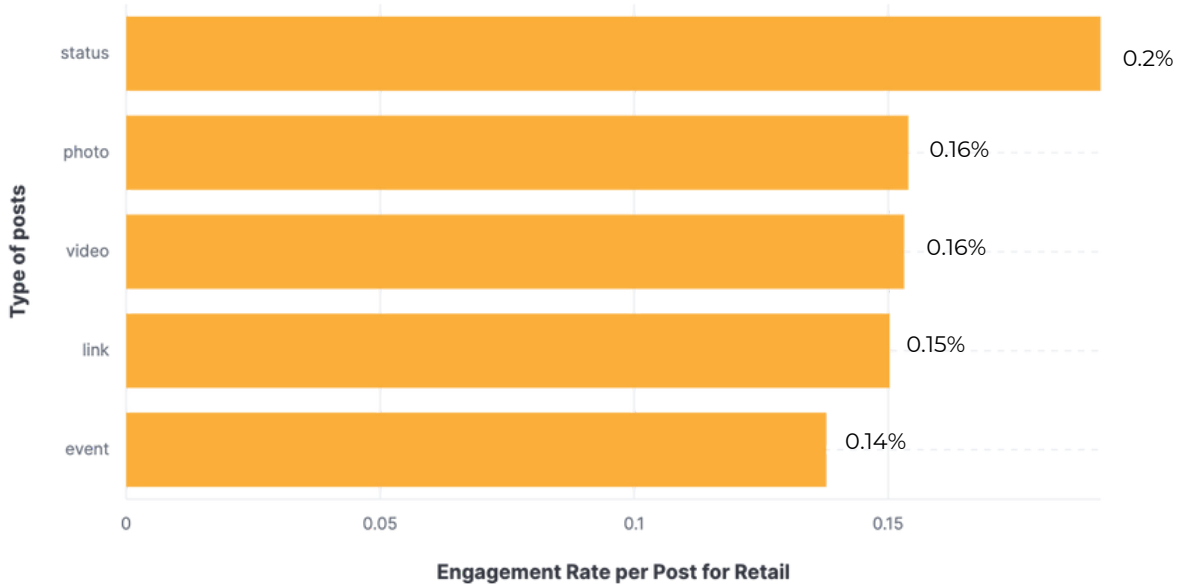

Facebook - Engagement rate per post for Retail industry

Source: Socialinsider data
Data range: January 2022 - December 2022