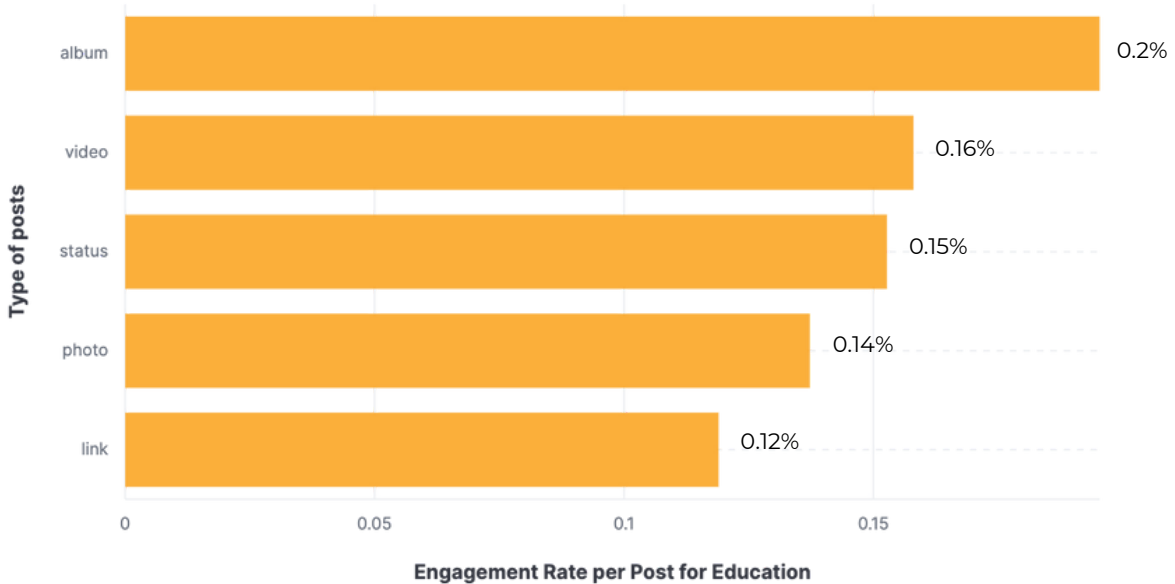

Facebook - Engagement rate per post for Education industry

Source: Socialinsider data
Data range: January 2022 - December 2022