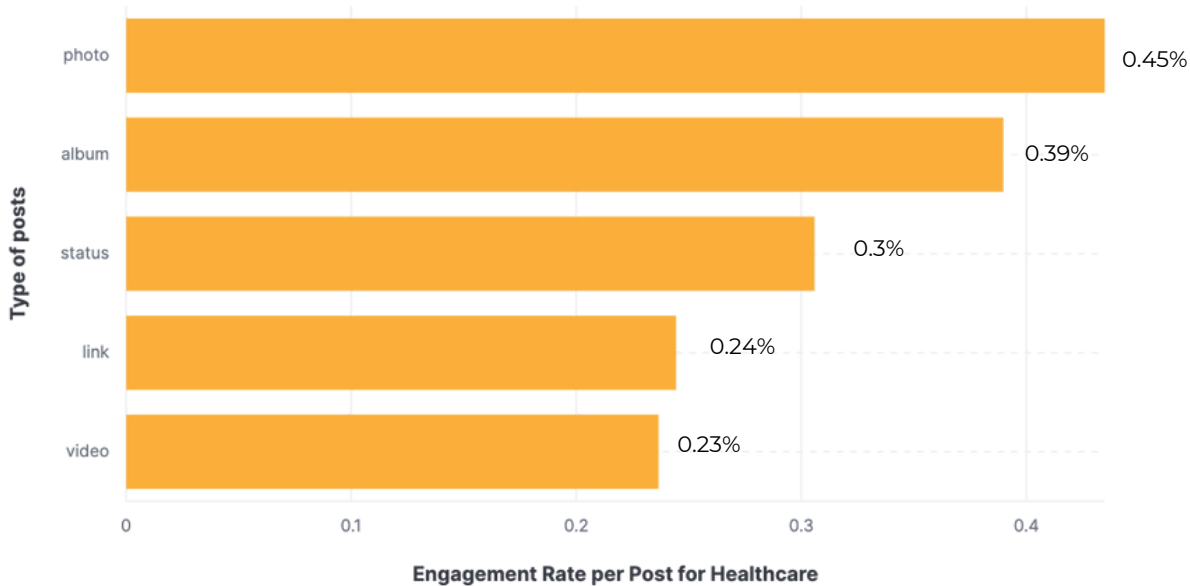

Facebook - Engagement rate per post for Healthcare industry

Source: Socialinsider data
Data range: January 2022 - December 2022