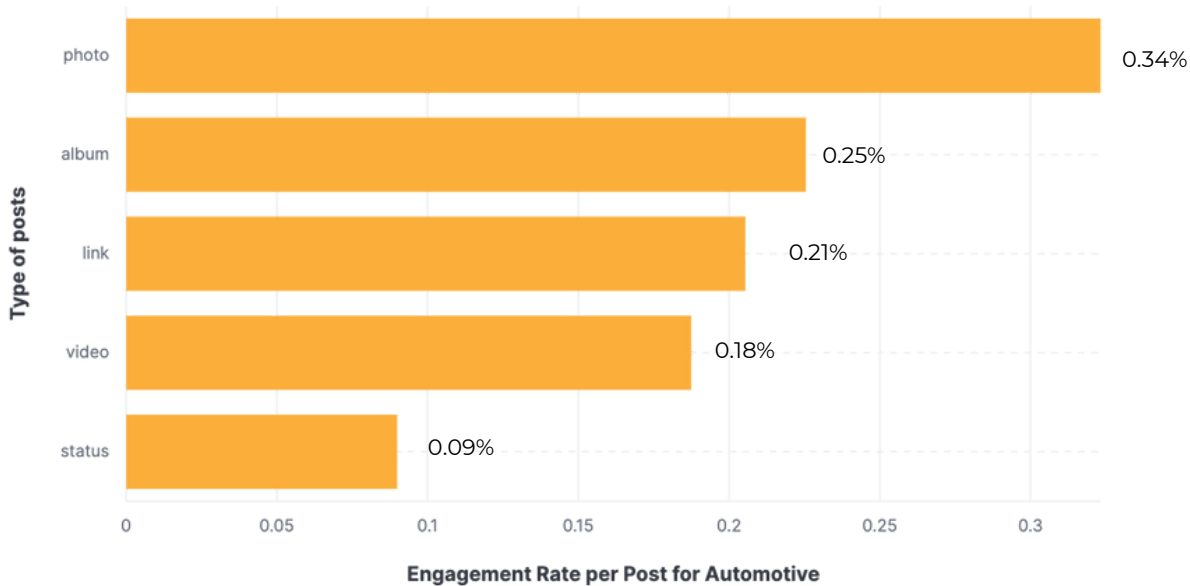

Facebook - Engagement rate per post for Automotive industry

Source: Socialinsider data
Data range: January 2022 - December 2022