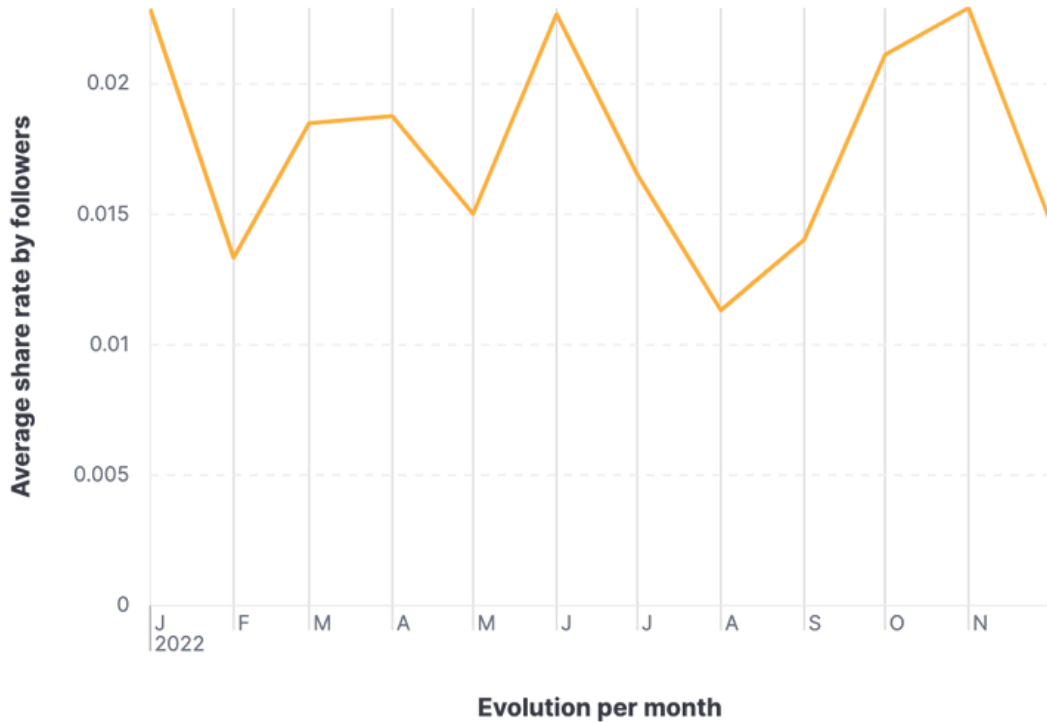

Facebook - Average share rate by followers for the Arts & Crafts industry

Source: Socialinsider data
Data range: January 2022 - December 2022