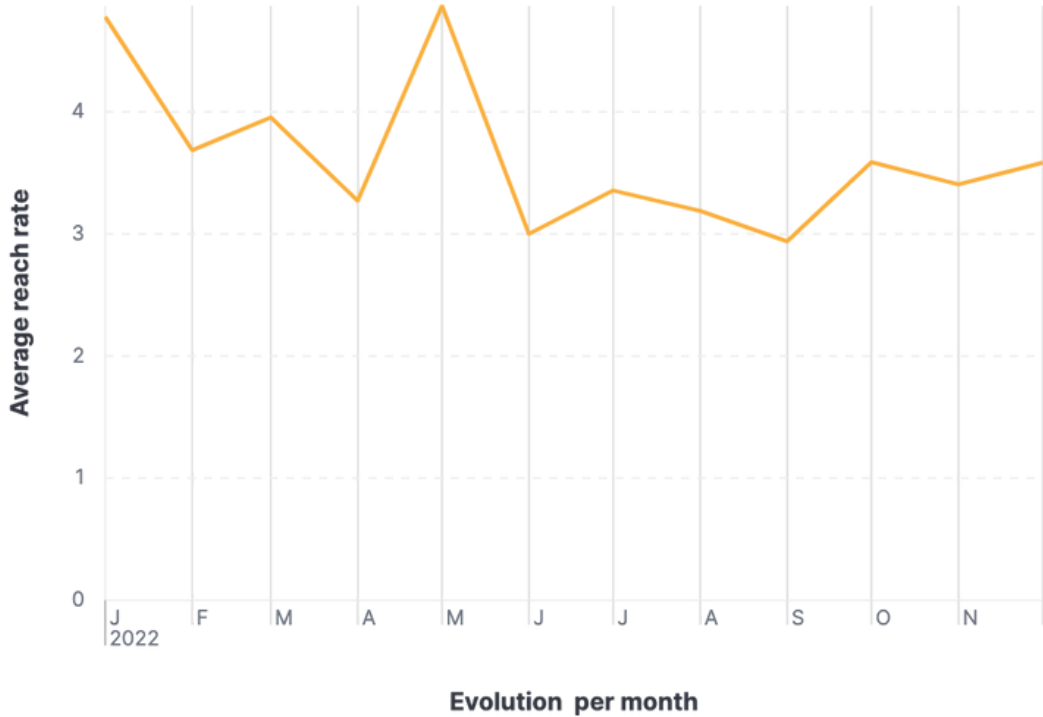

Facebook - Average reach rate for the Automotive industry

Source: Socialinsider data
Data range: January 2022 - December 2022