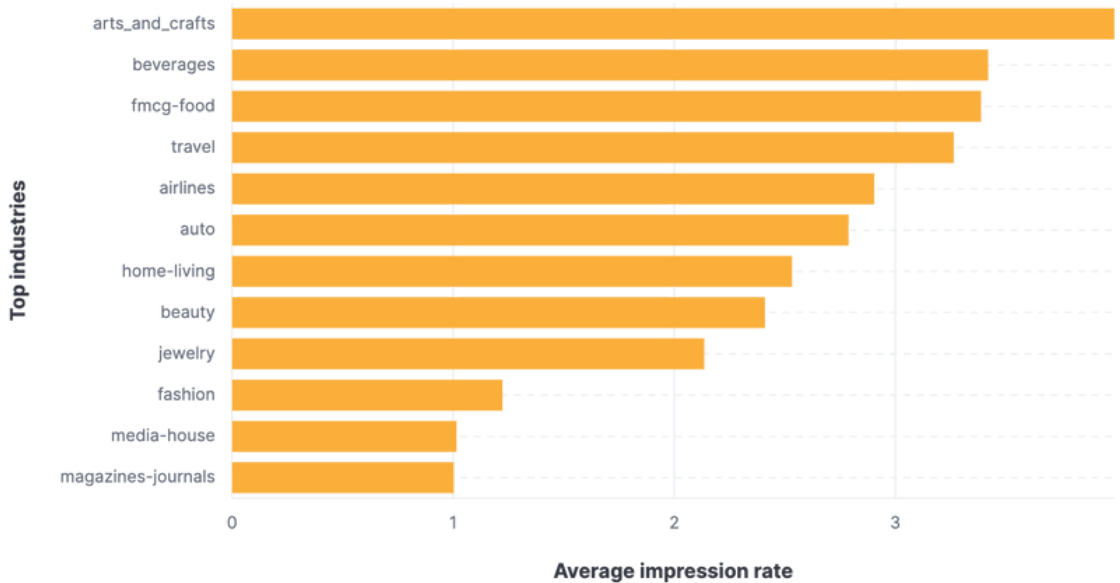

# Facebook - Average impression rate across top industries

Source: Socialinsider data  
Data range: January 2022 - December 2022