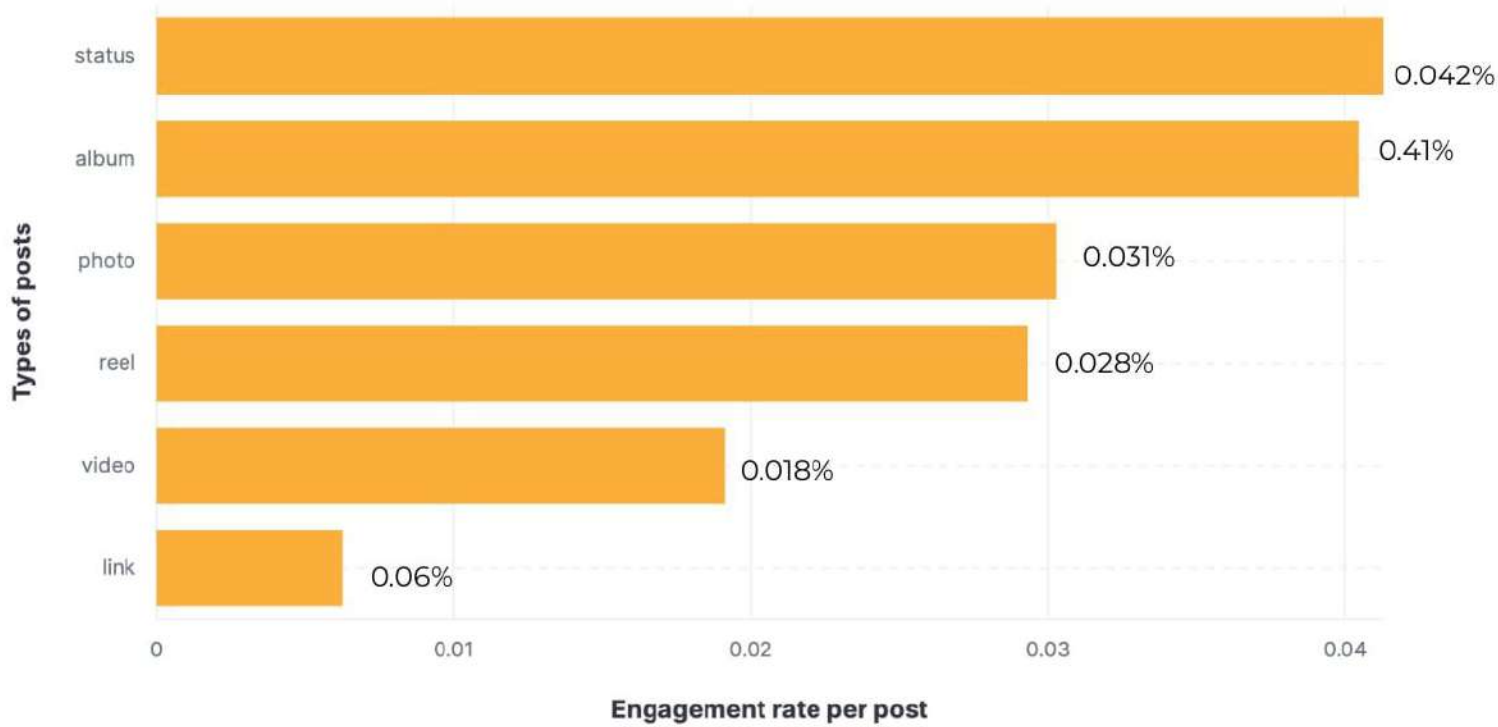

Facebook - Average engagement rate per post by post type (including Reels)

Source: Socialinsider data

Data range: January 2022 - June 2023

This chart doesn't include data for lives due to API limitations.